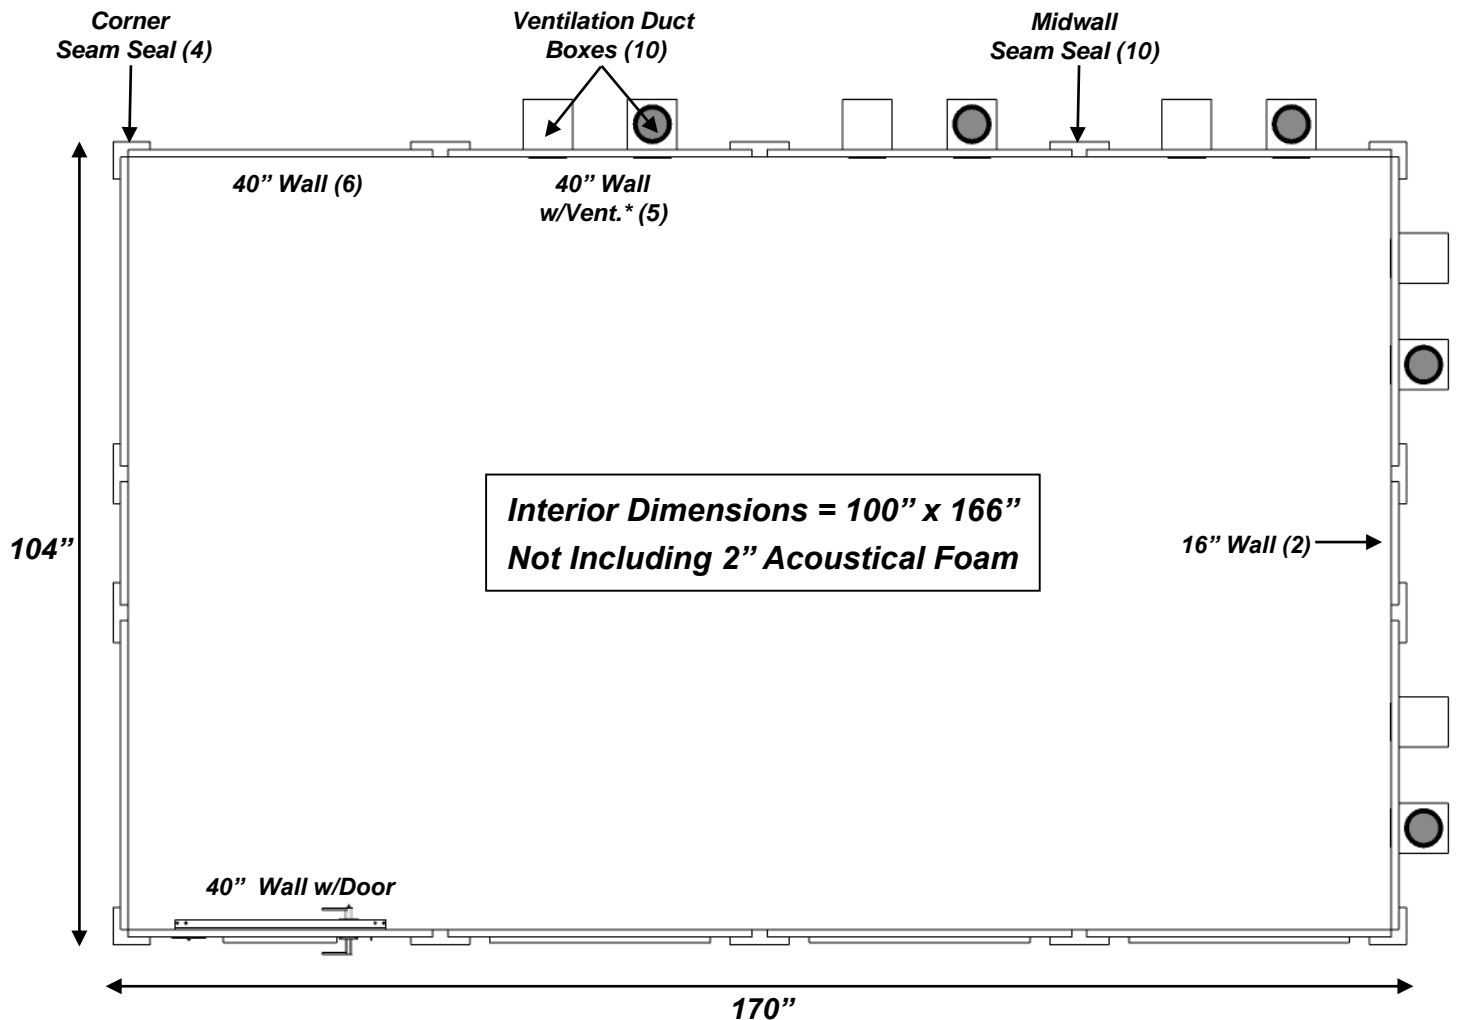

MDL 102168 S
(8.5' X 14')

- All 40" wall components are interchangeable:*
- 40" solid wall
 - 40" wall with window
 - 40" wall with ventilation
 - 40" wall with standard door

Top-Down represents typical configuration

* Duct boxes protrude 5.5" past exterior dimensions.