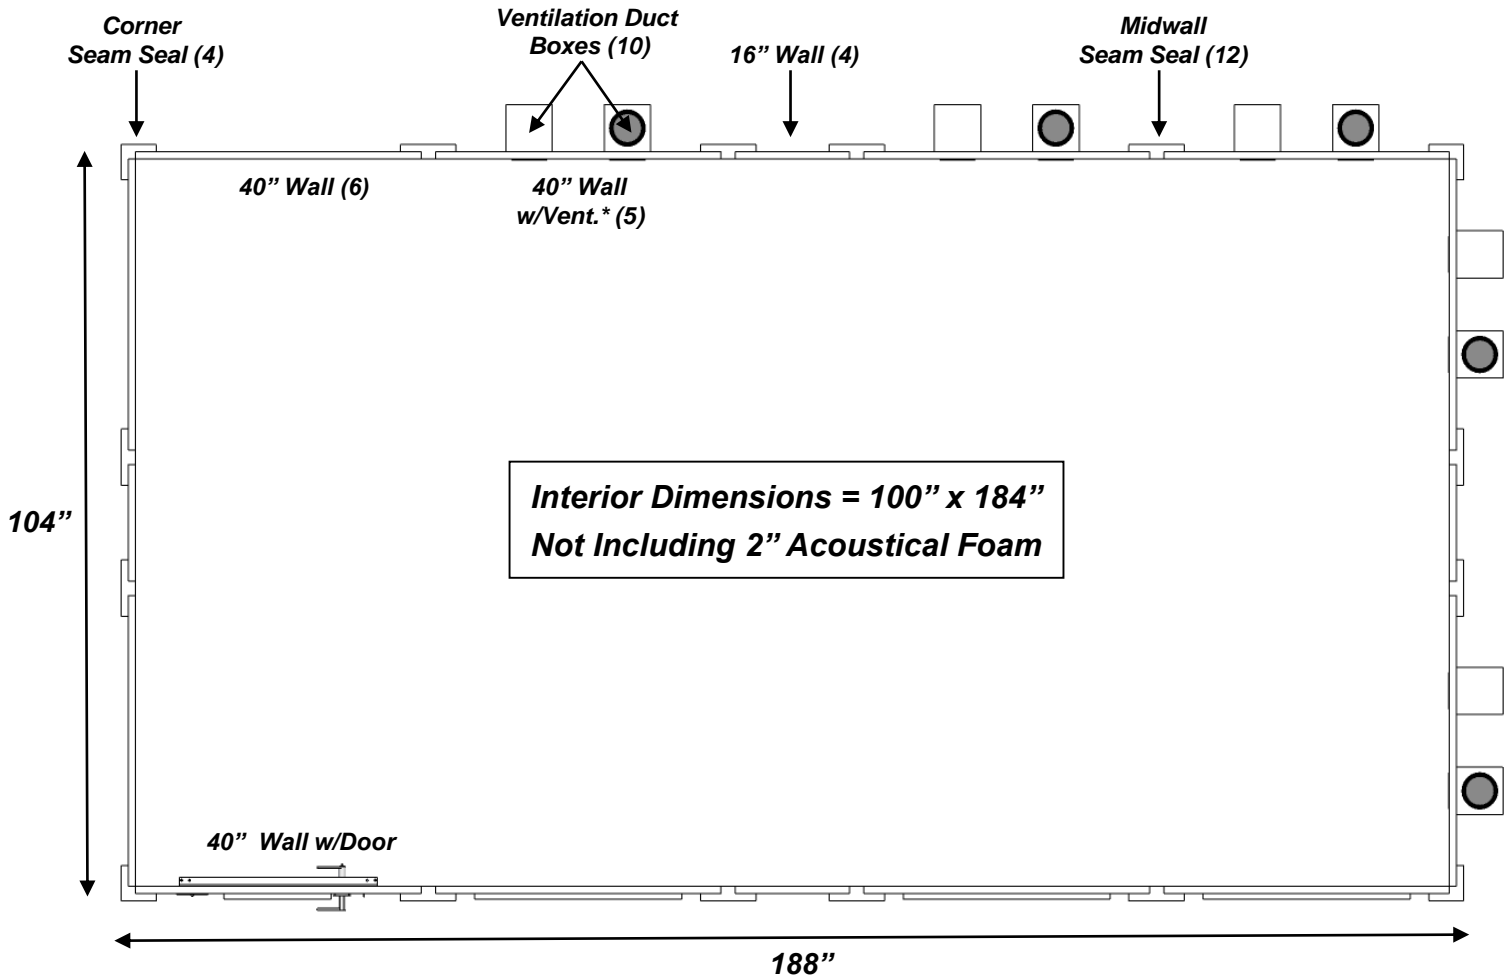

MDL 102186 S
(8.5' X 15.5')

All 40" wall components are interchangeable:

- 40" solid wall
- 40" wall with window
- 40" wall with ventilation
- 40" wall with standard door

Top-Down represents typical configuration

* Duct boxes protrude 5.5" past exterior dimensions.