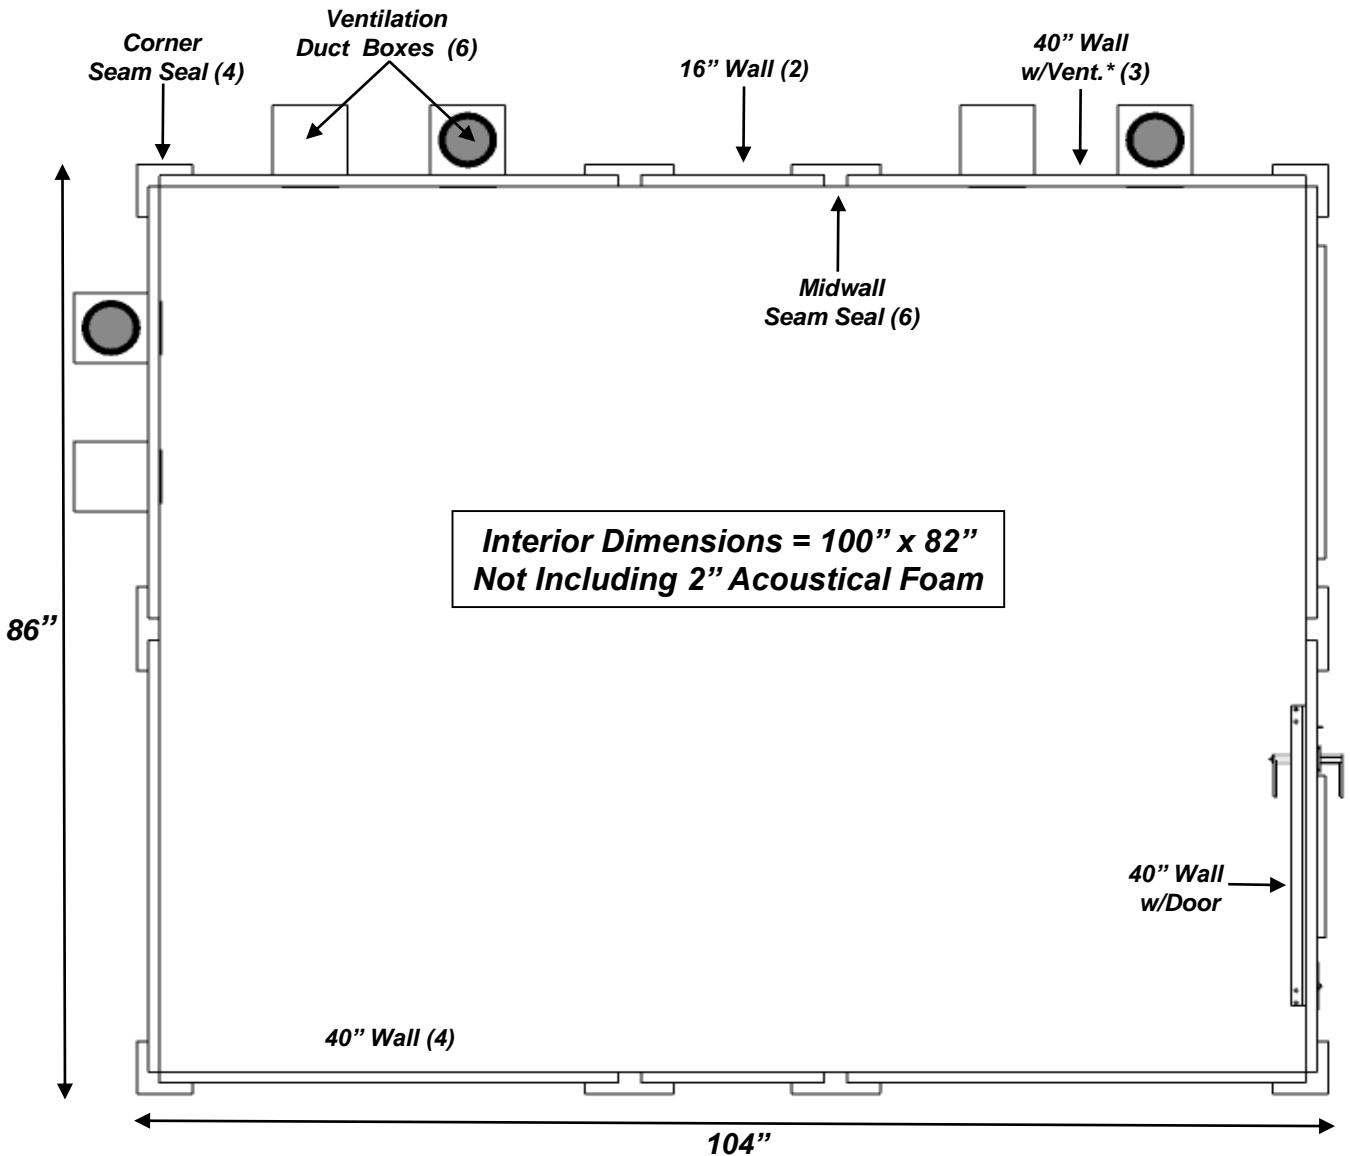

MDL 10284 S
(8.5' X 7')

All 40" wall components are interchangeable:

- 40" solid wall
- 40" wall with window
- 40" wall with ventilation
- 40" wall with standard door

Top-Down represents typical configuration

* Duct boxes protrude 5.5" past exterior dimensions.