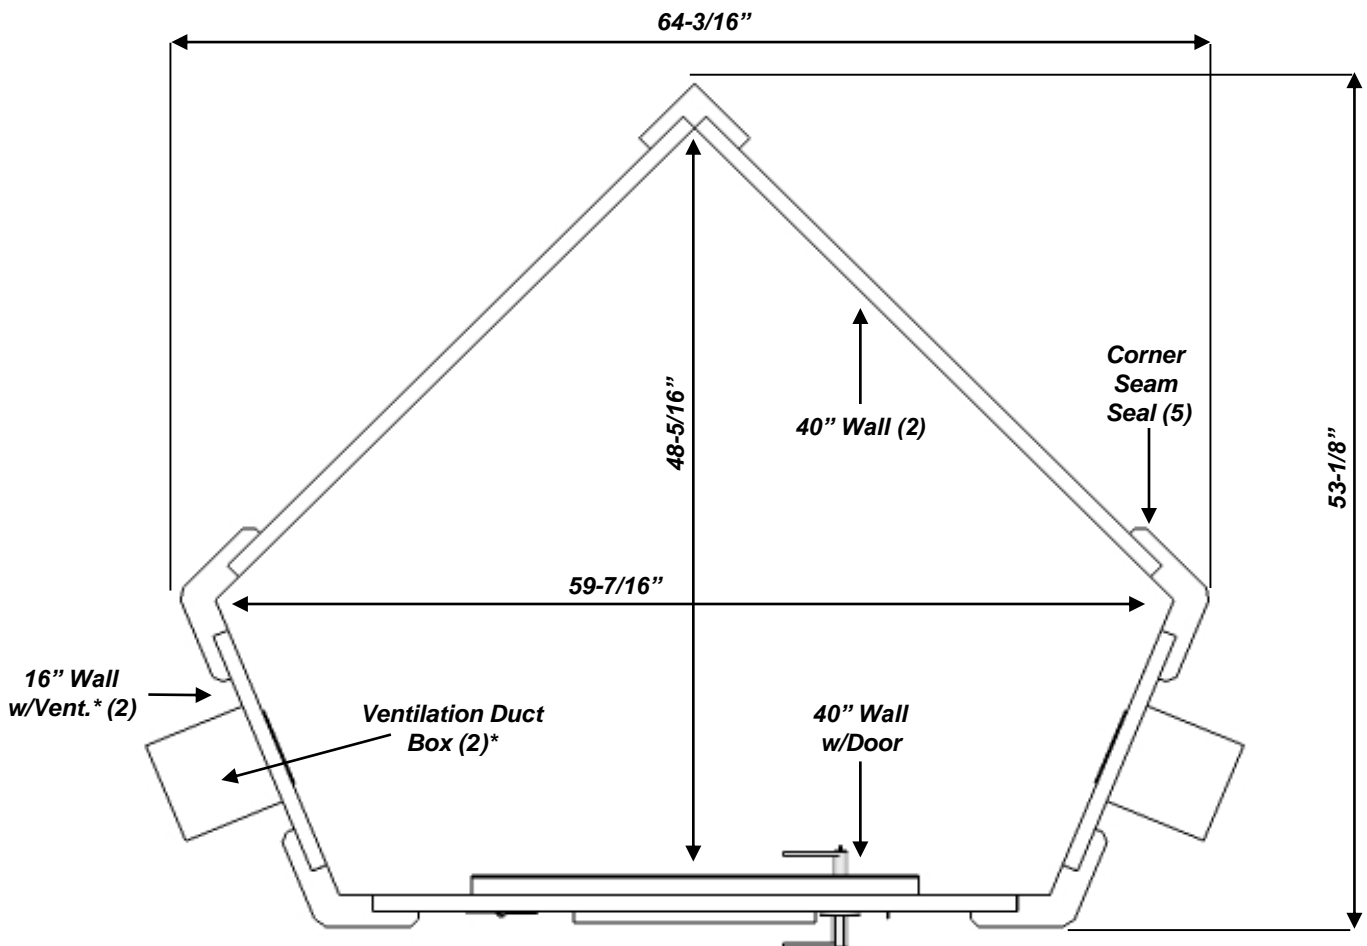

**MDL 127 LP S
 (Corner Unit)**

12.7 sq/ft Interior Space
 Not Including 2" Acoustical Foam

All 40" wall components are interchangeable:

- 40" solid wall
- 40" wall with window
- 40" wall with ventilation
- 40" wall with standard door

Top-Down represents typical configuration

* Duct boxes protrude 5.5" past exterior dimensions.