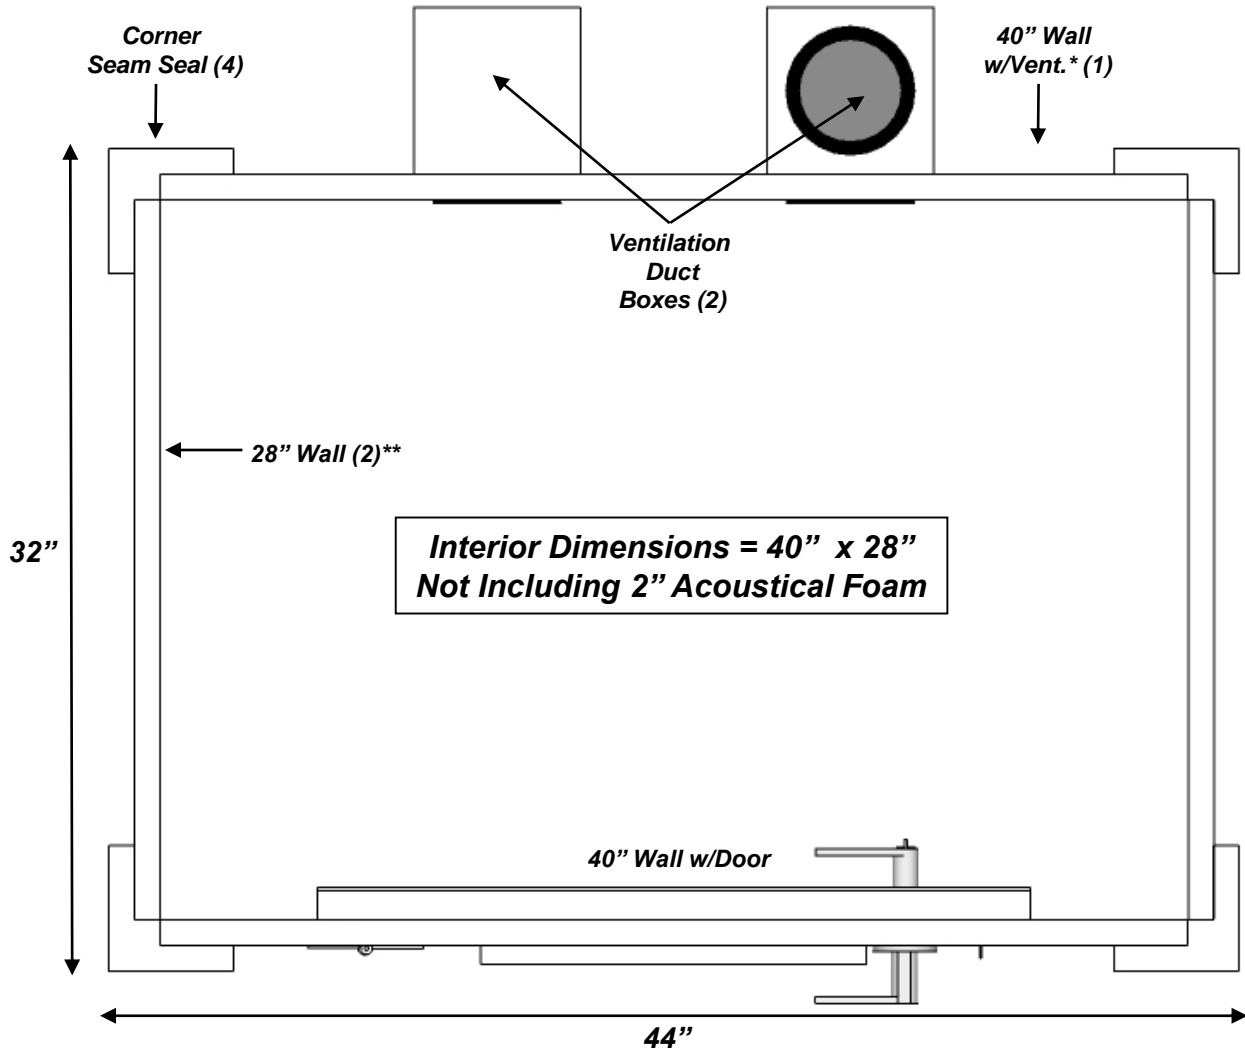

MDL 4230 S
(3.5' X 2.5')

All 40" wall components are interchangeable:

- 40" solid wall
- 40" wall with window
- 40" wall with ventilation
- 40" wall with standard door

Top-Down represents typical configuration

• Duct boxes protrude 5.5" past exterior dimensions.
** 28" walls do not accommodate a wall window.