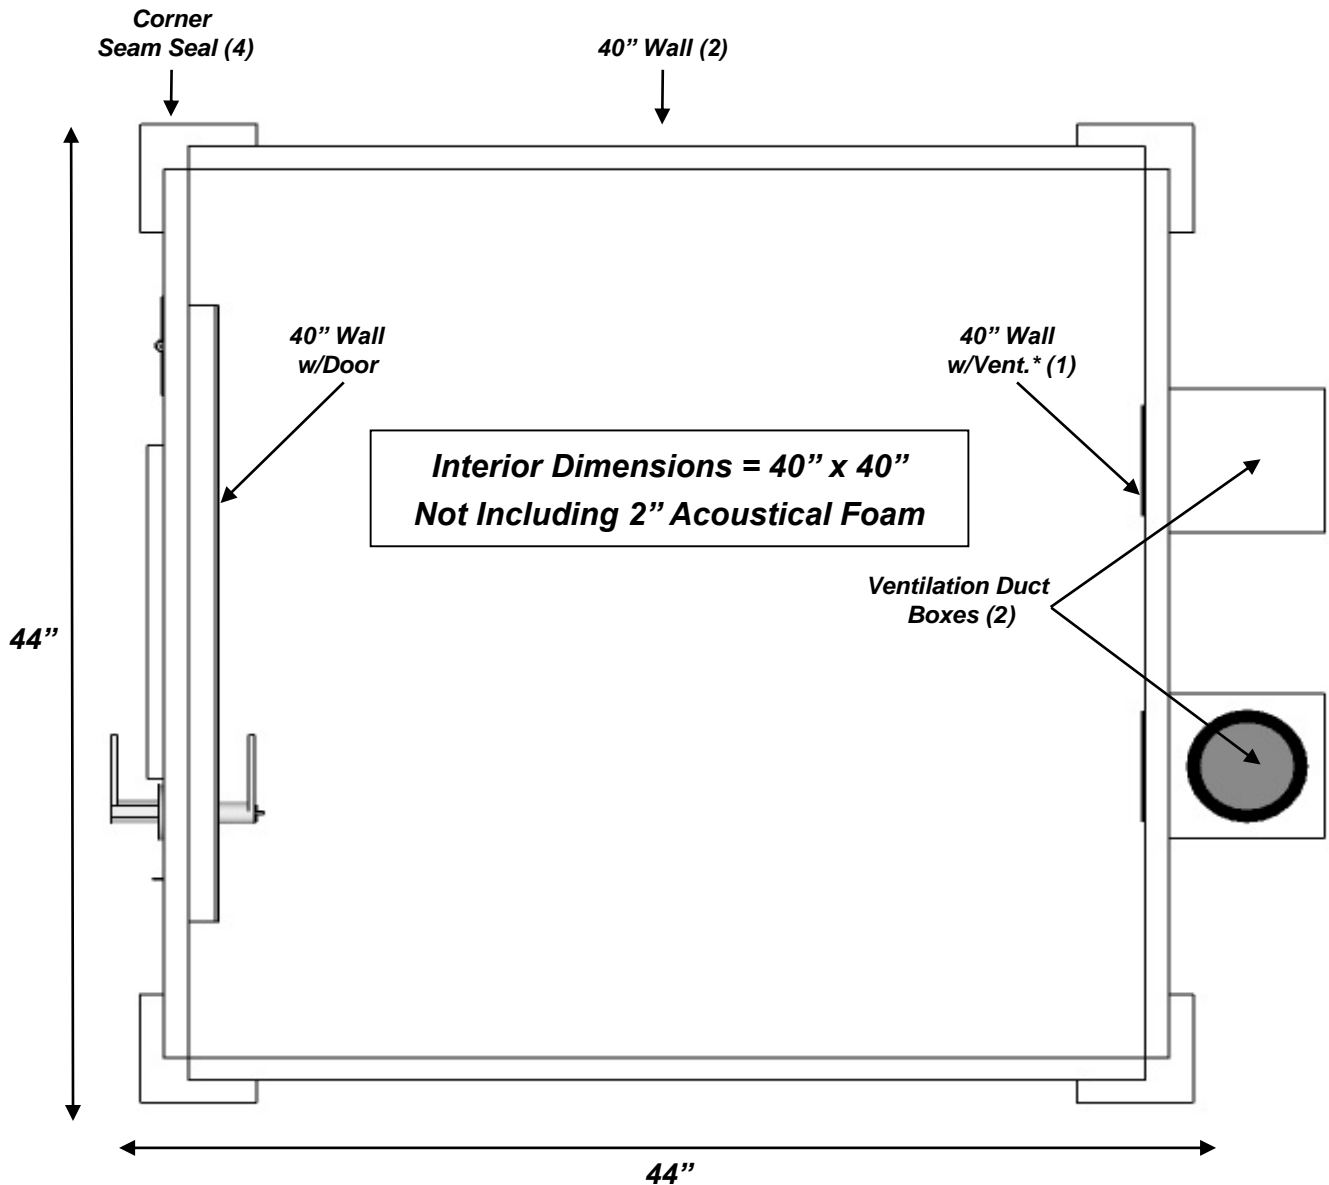

MDL 4242 S
(3.5' X 3.5')

All 40" wall components are interchangeable:

- 40" solid wall
- 40" wall with window
- 40" wall with ventilation
- 40" wall with standard door

Top-Down represents typical configuration

* Duct boxes protrude 5.5" past exterior dimensions.