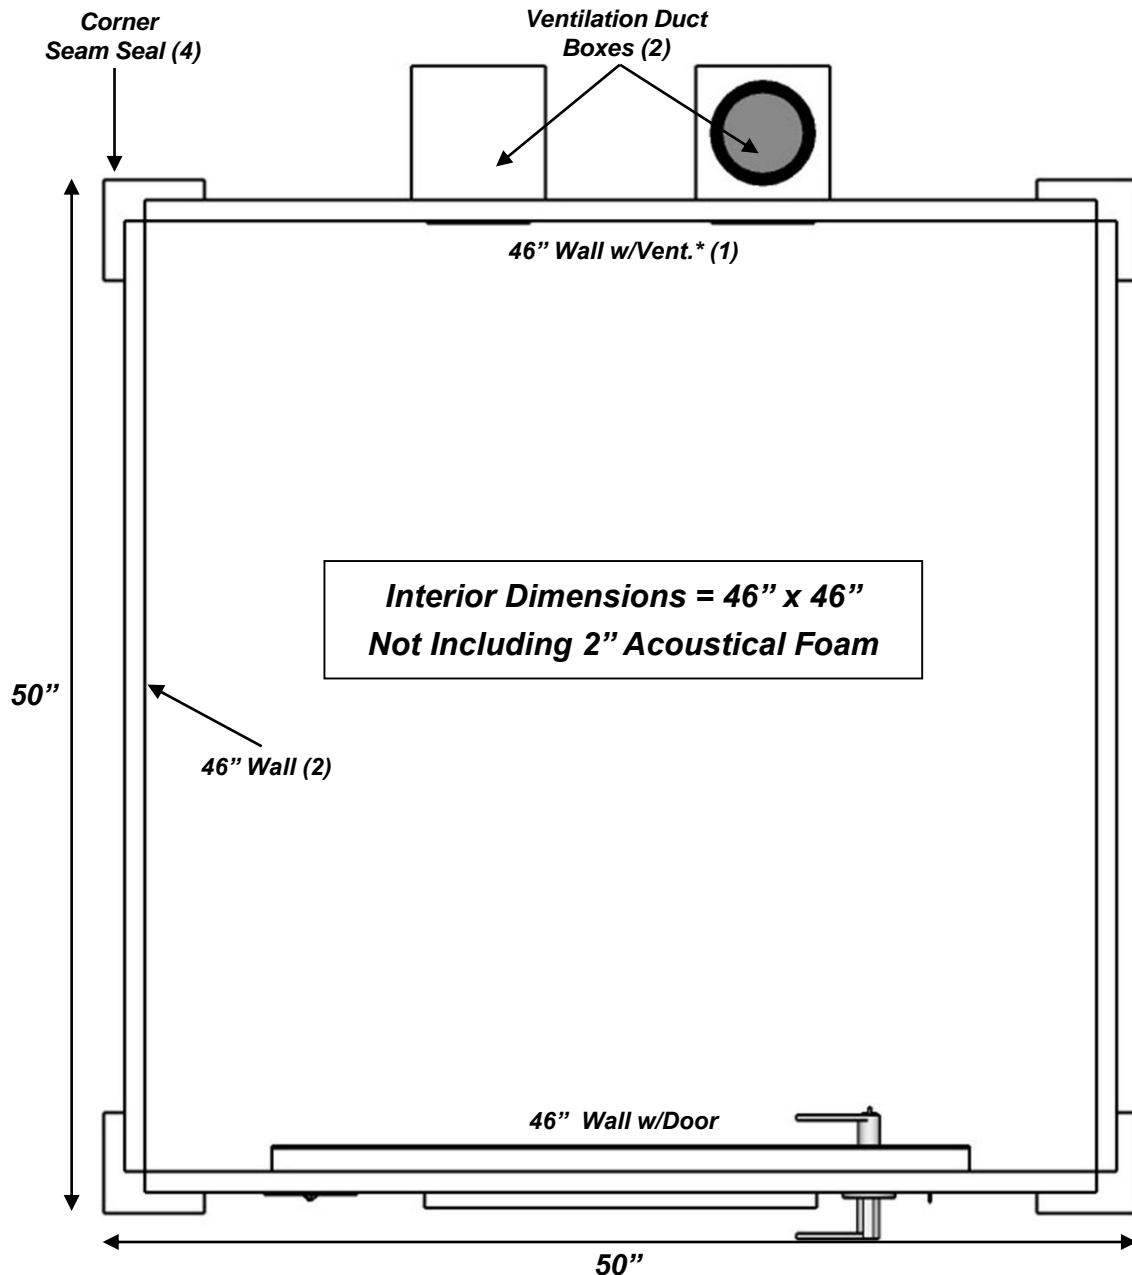

**MDL 4848 S**  
**( 4' X 4' )**

All 46" wall components are interchangeable:

- 46" solid wall
- 46" wall with window
- 46" wall with ventilation
- 46" wall with door

*Top-Down represents typical configuration*

\* Duct boxes protrude 5.5" past exterior dimensions.