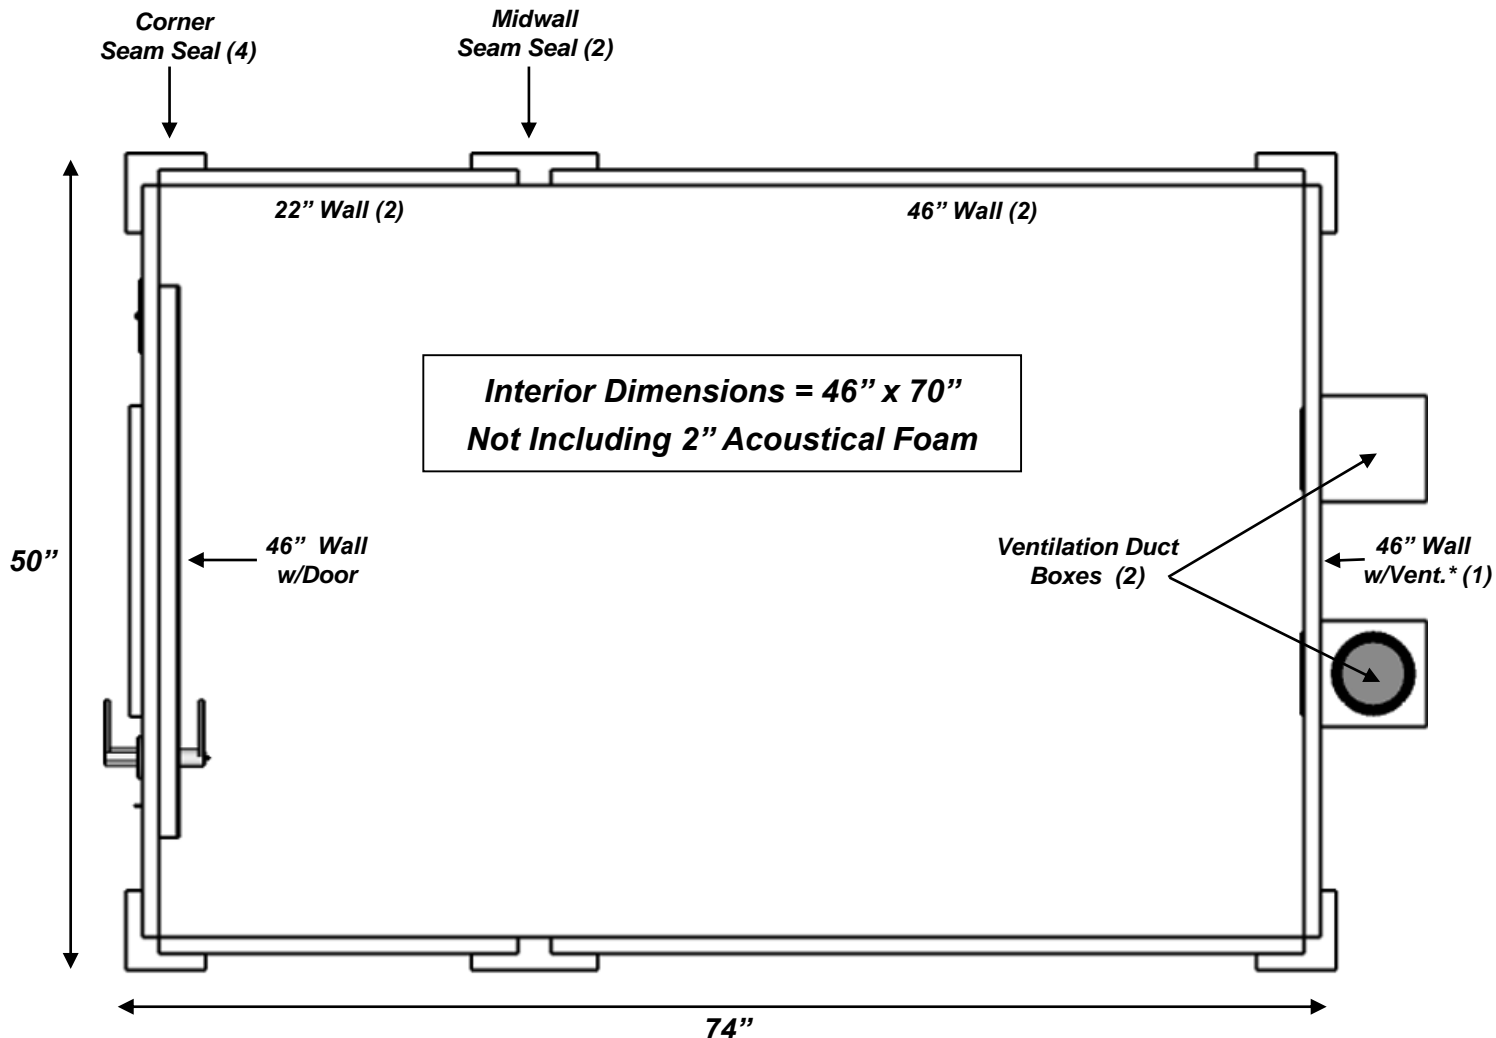

**MDL 4872 S**  
**( 4' X 6' )**

All 46" wall components are interchangeable:

- 46" solid wall
- 46" wall with window
- 46" wall with ventilation
- 46" wall with door

*Top-Down represents typical configuration*

\* Duct boxes protrude 5.5" past exterior dimensions.