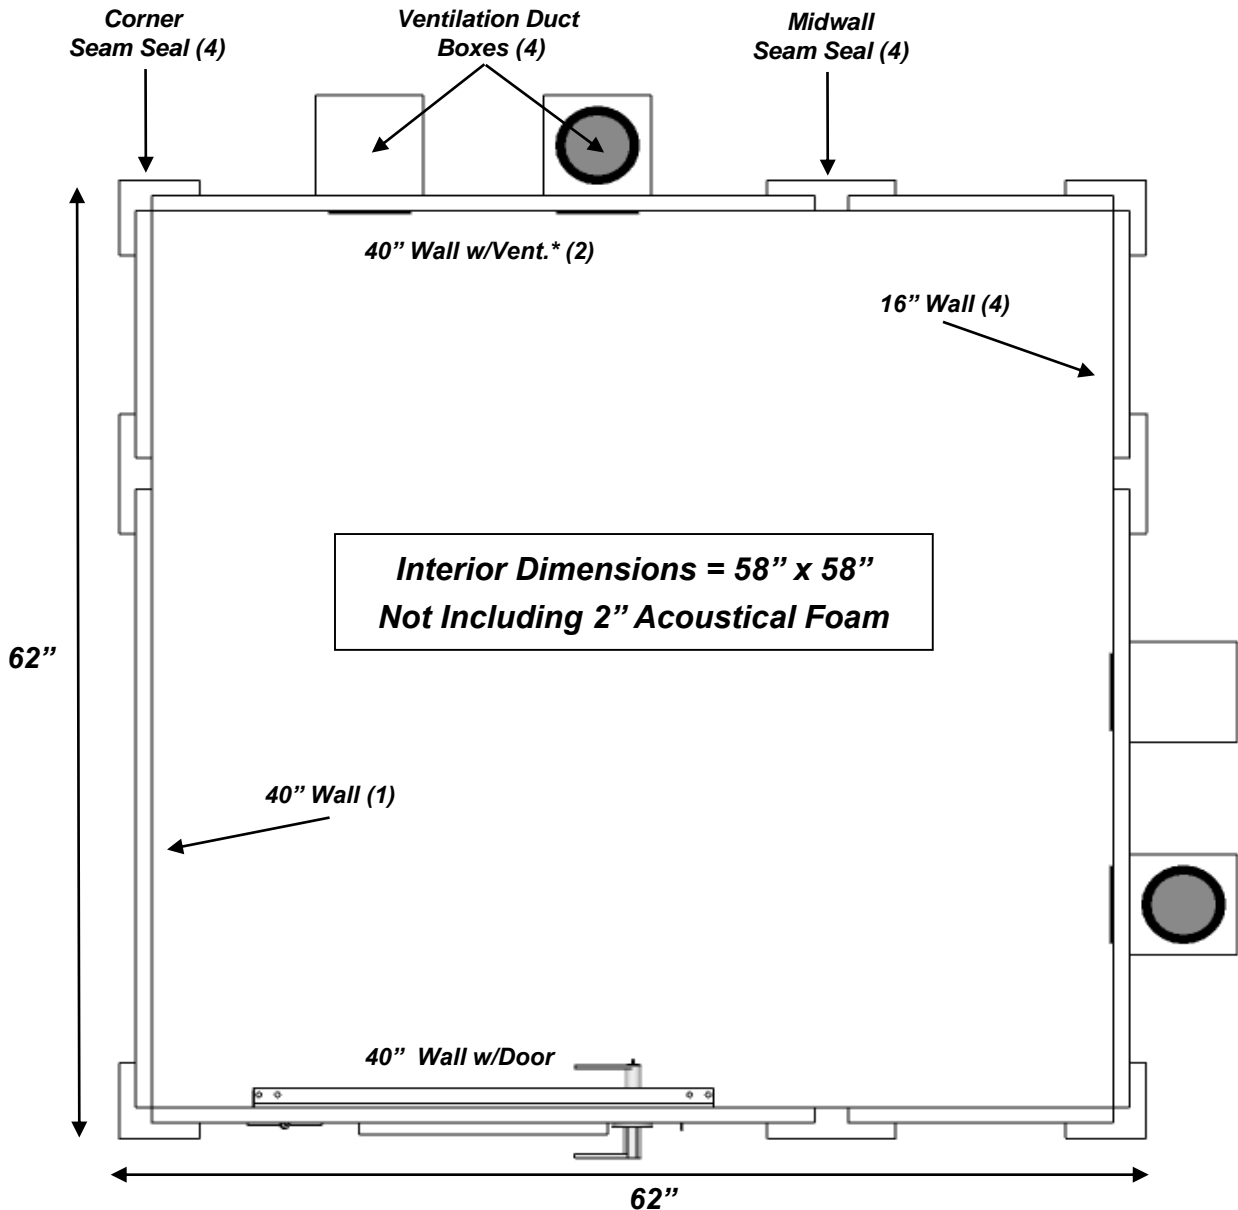

MDL 6060 S (5' X 5')

All 40" wall components are interchangeable:

- 40" solid wall
- 40" wall with window
- 40" wall with ventilation
- 40" wall with standard door

Top-Down represents typical configuration

* Duct boxes protrude 5.5" past exterior dimensions.