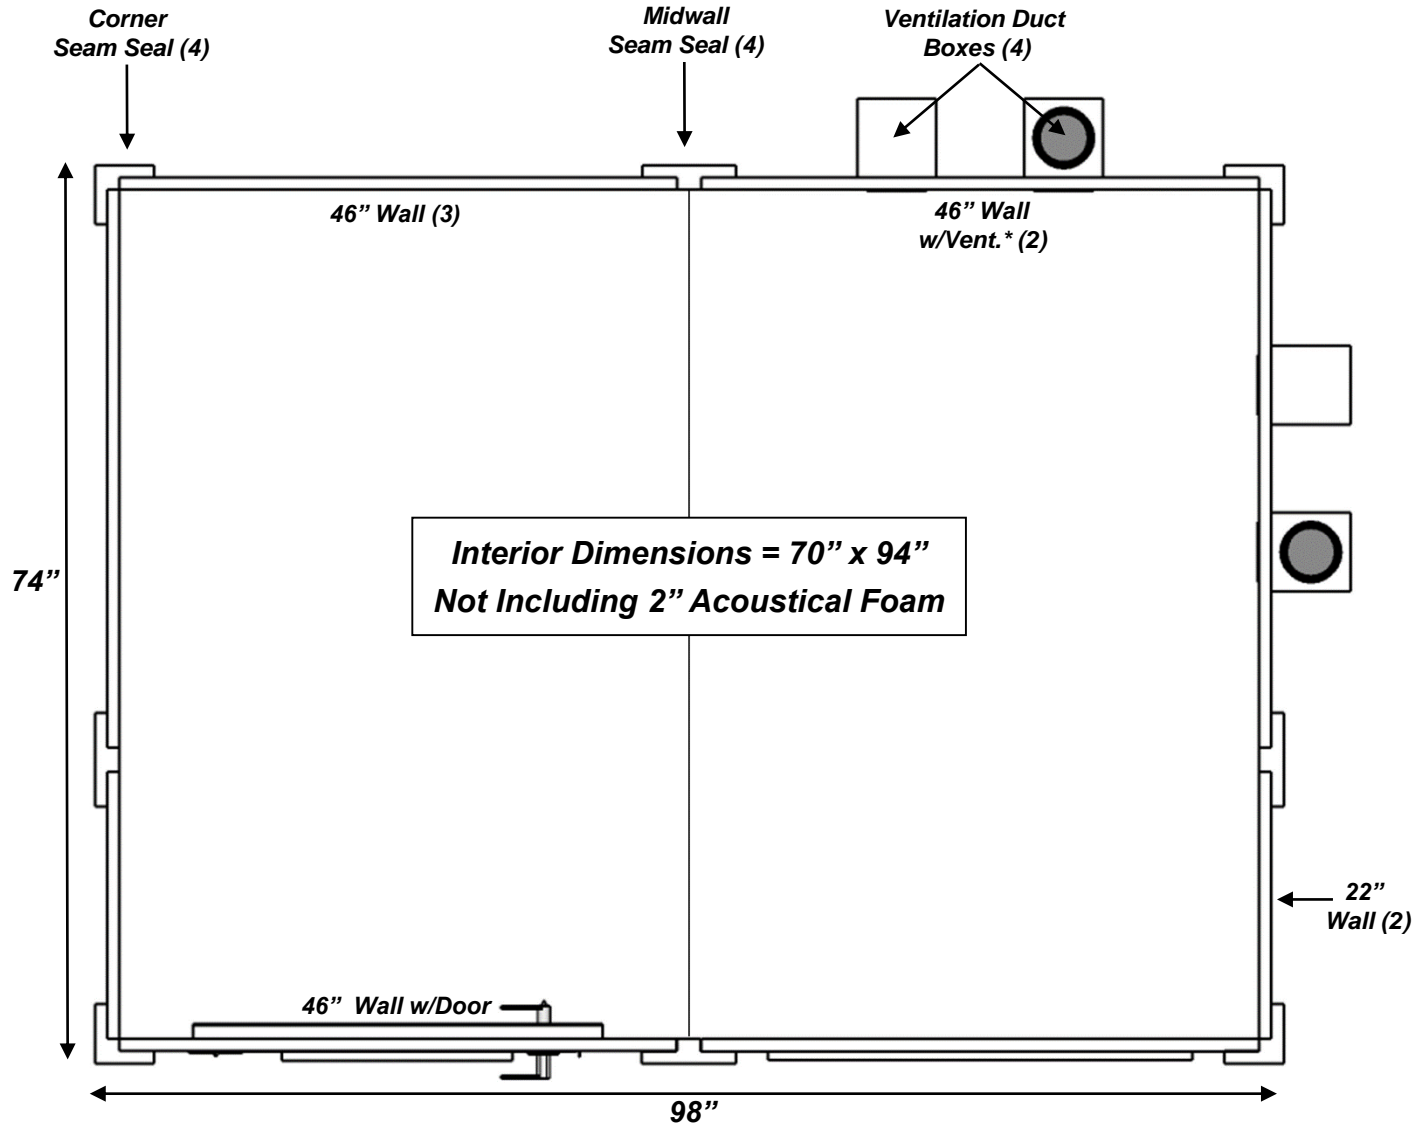

MDL 7296 S
(6' X 8')

All 46" wall components are interchangeable:

- 46" solid wall
- 46" wall with window
- 46" wall with ventilation
- 46" wall with door

Top-Down represents typical configuration

* Duct boxes protrude 5.5" past exterior dimensions.