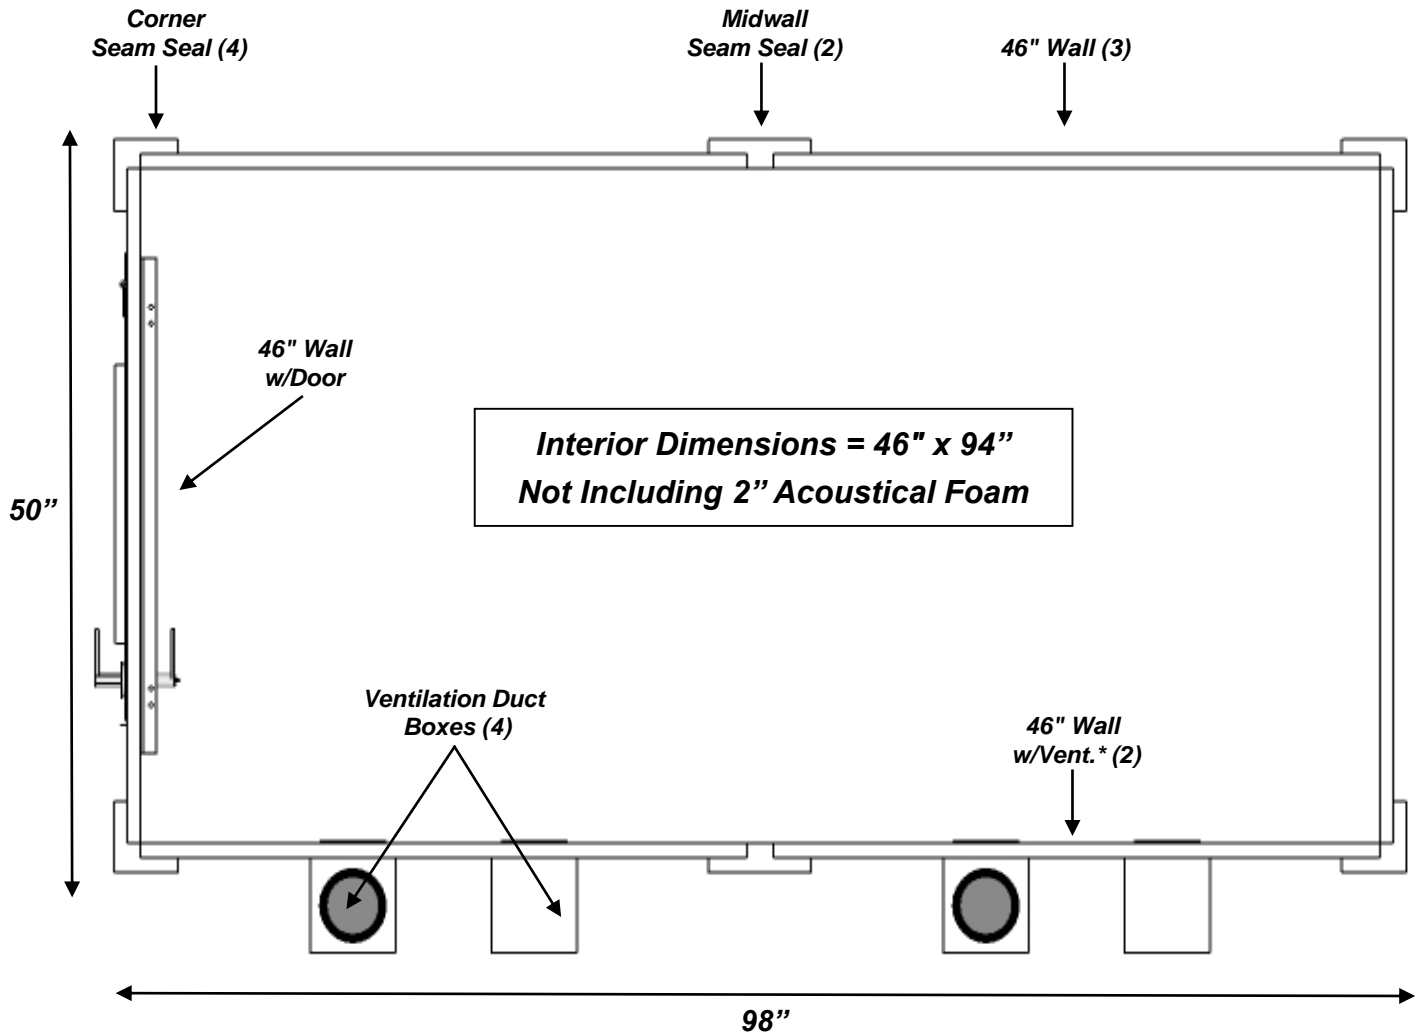

MDL 4896 S
(4' X 8')

All 46" wall components are interchangeable:

- 46" solid wall
- 46" wall with window
- 46" wall with ventilation
- 46" wall with standard door

Top-Down represents typical configuration

* Duct boxes protrude 5.5" past exterior dimensions.