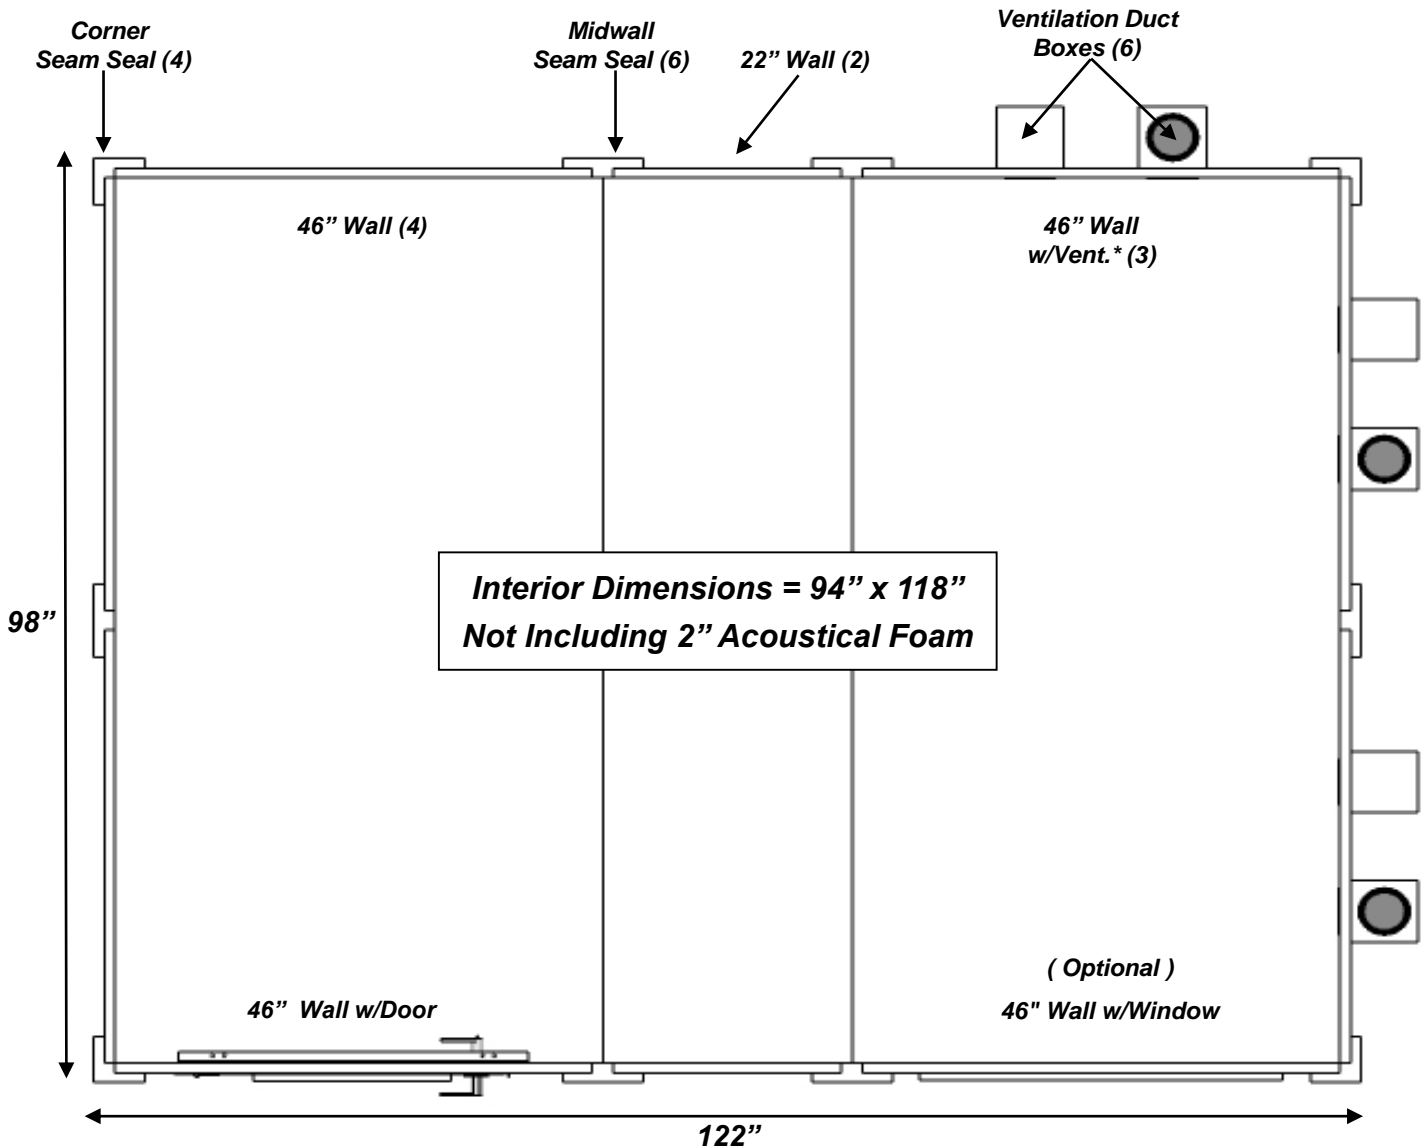

MDL 96120 S
(8' X 10')

- All 46" wall components are interchangeable:
- 46" solid wall
 - 46" wall with window
 - 46" wall with ventilation
 - 46" wall with standard door

Top-Down represents typical configuration

* Duct boxes protrude 5.5" past exterior dimensions.