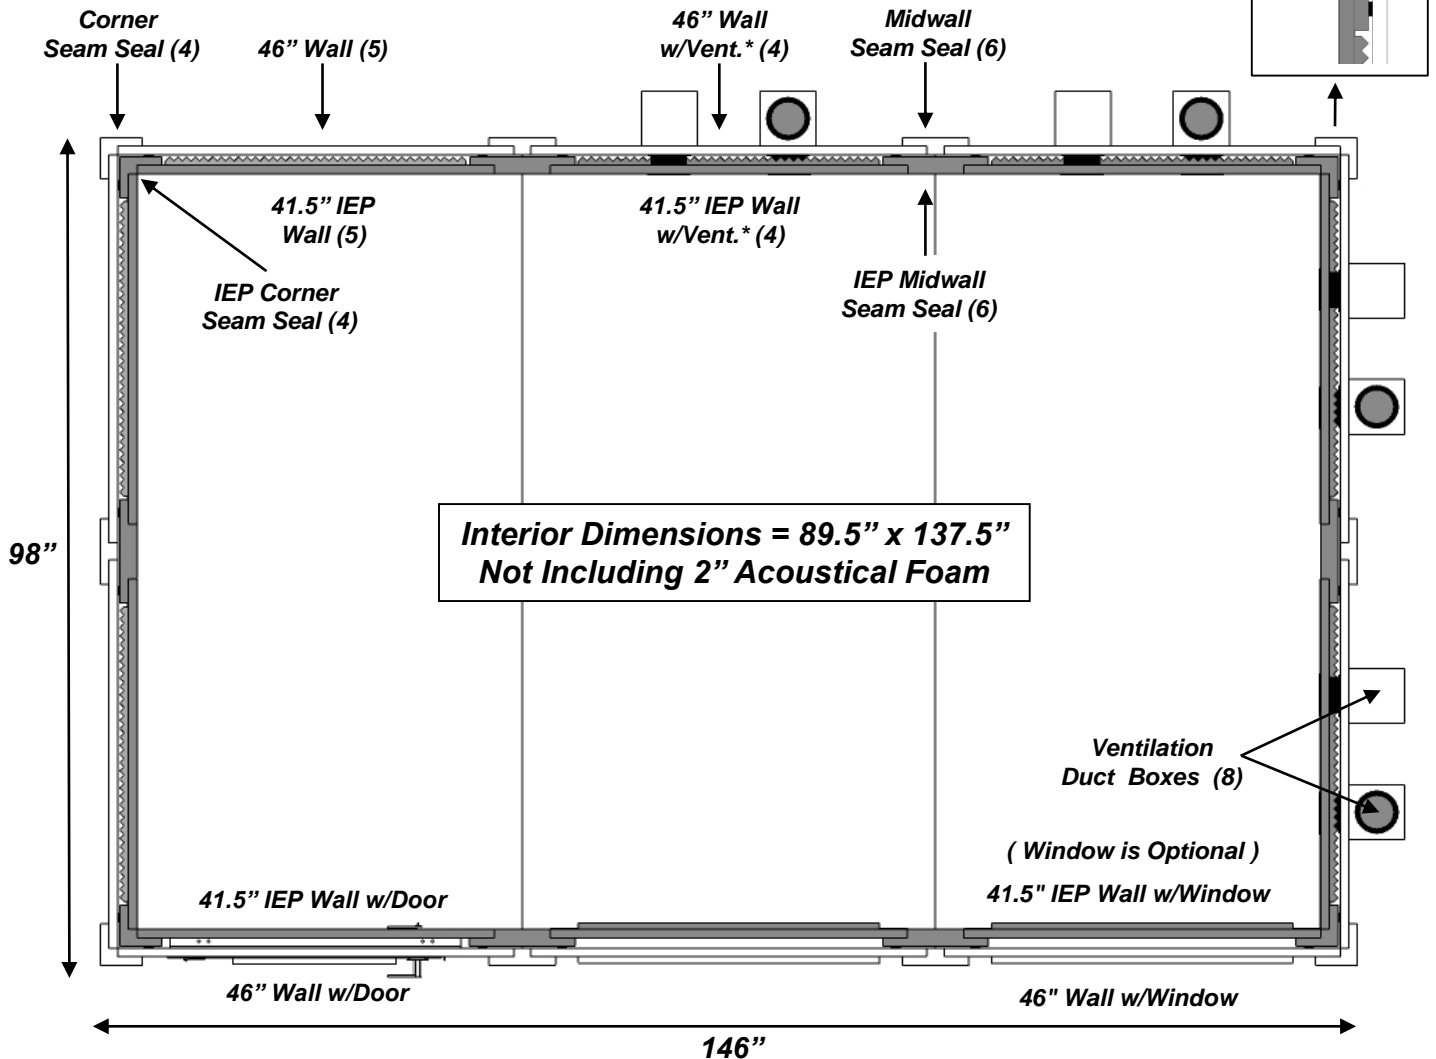

MDL 96144 E (8' X 12') 96144 S + IEP 96144

All 46" Standard and 41.5" IEP wall components are interchangeable:

- 46" Standard & 41.5" IEP solid wall
- 46" Standard & 41.5" IEP wall with window
- 46" Standard & 41.5" IEP wall with ventilation
- 46" Standard & 41.5" IEP wall with door

Top-Down represents typical configuration

* Duct boxes protrude 5.5" past exterior dimensions. Diagram reflects S model with IEP (Isolation Enhancement Package) installed.