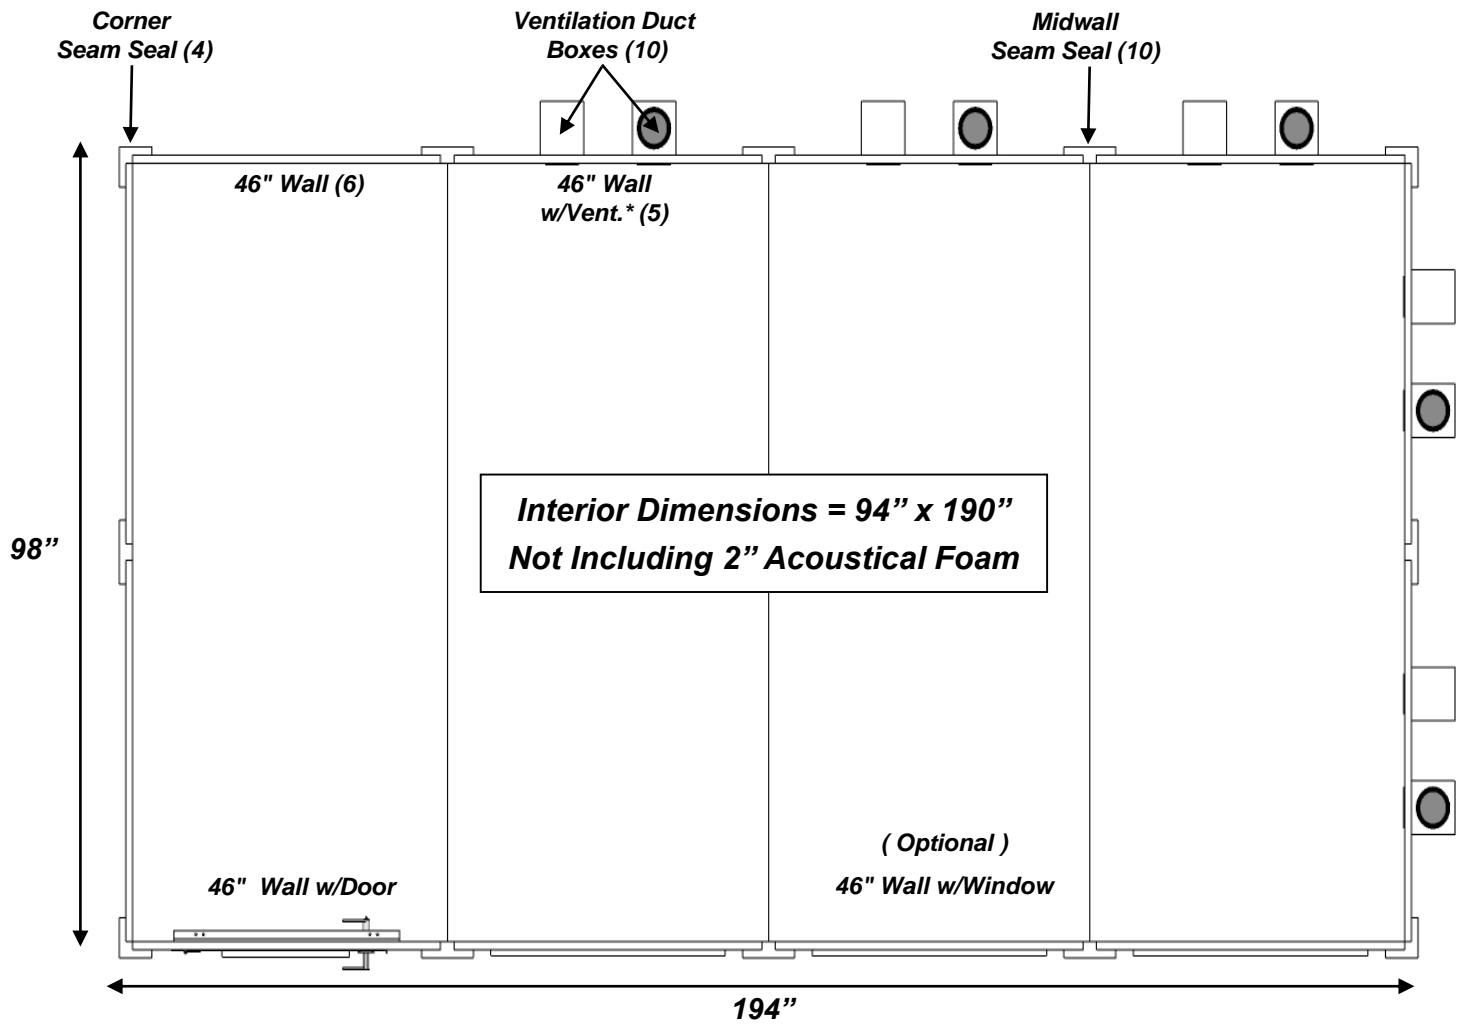

**MDL 96192 S**  
**( 8' X 16' )**

All 46" wall components are interchangeable:

- 46" solid wall
- 46" wall with window
- 46" wall with ventilation
- 46" wall with standard door

*Top-Down represents typical configuration*

\* Duct boxes protrude 5.5" past exterior dimensions.