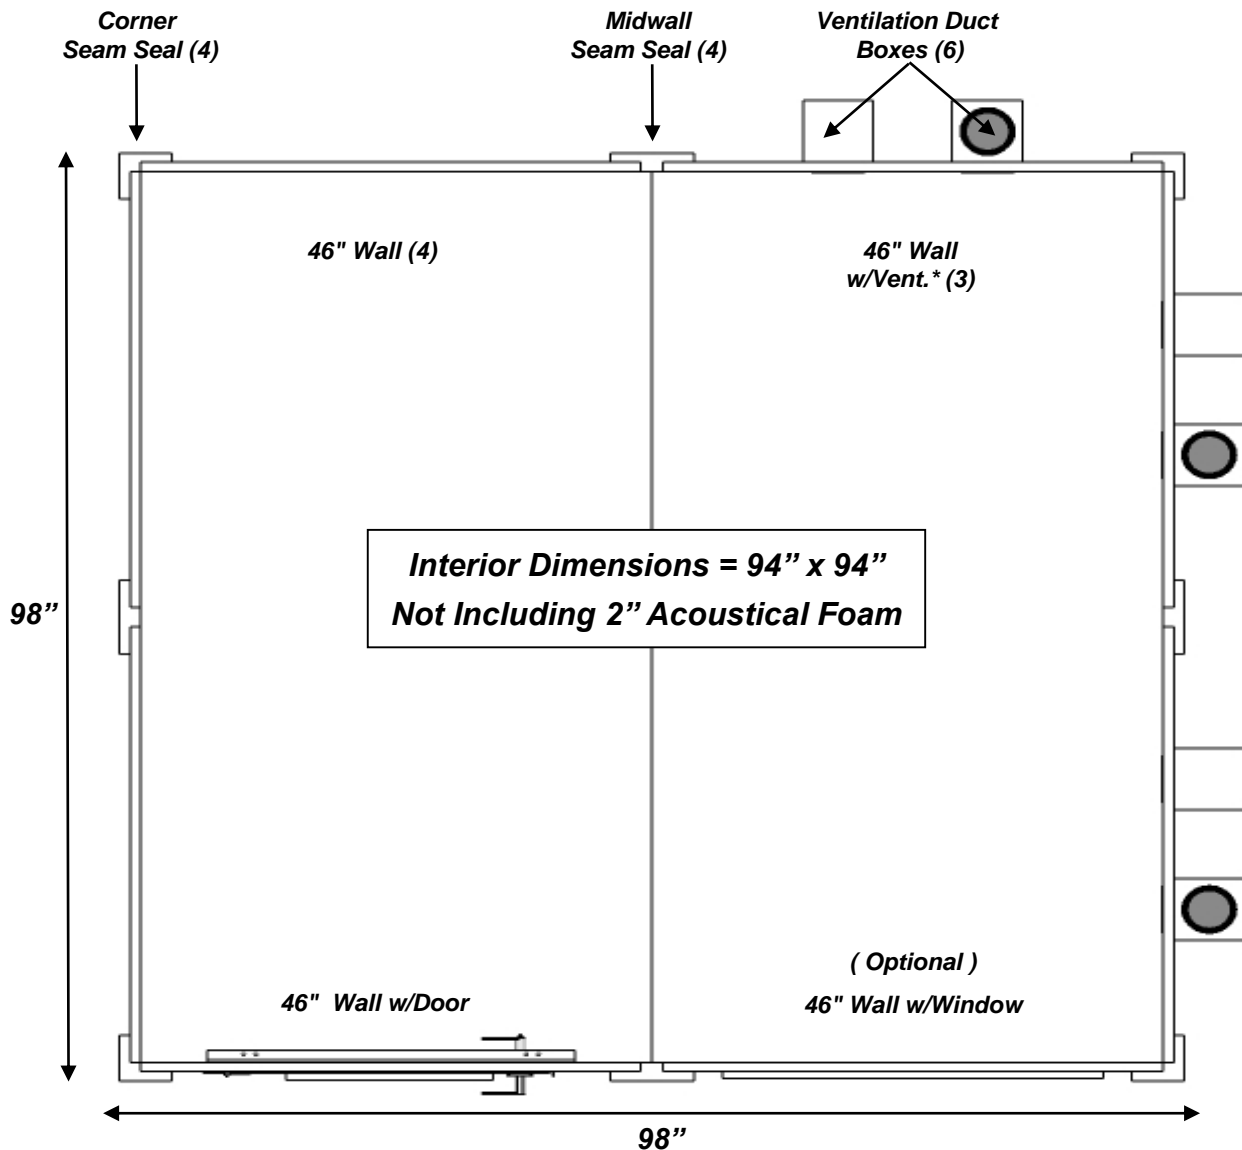

MDL 9696 S
(8' X 8')

All 46" wall components are interchangeable:

- 46" solid wall
- 46" wall with window
- 46" wall with ventilation
- 46" wall with standard door

Top-Down represents typical configuration

* Duct boxes protrude 5.5" past exterior dimensions.