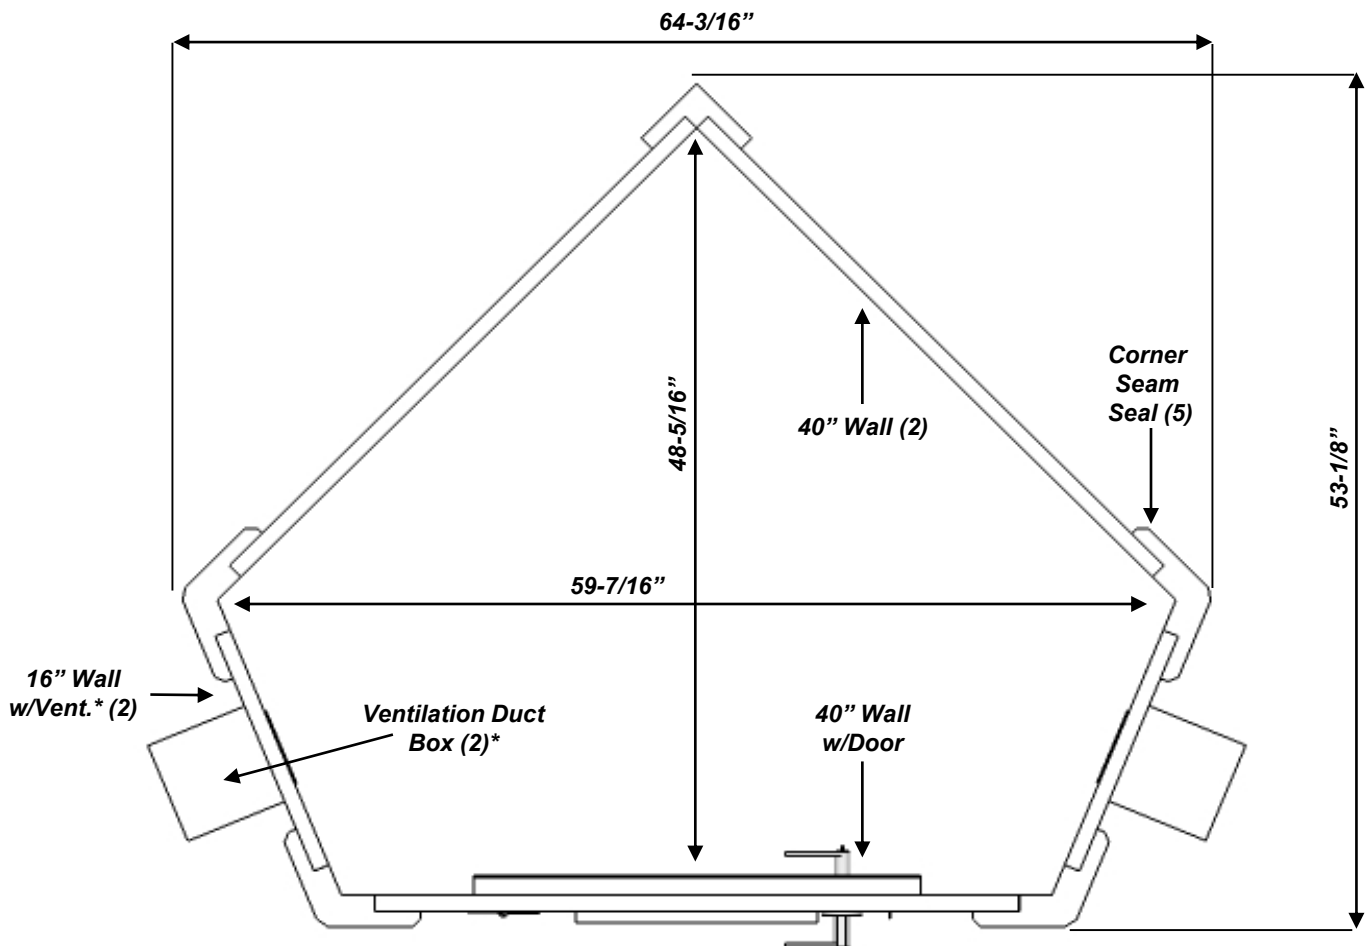

MDL 127 LP S (Corner Unit)

12.7 sq/ft Interior Space
 Not Including 2" Acoustical Foam

- All 40" wall components are interchangeable:
- 40" solid wall
 - 40" wall with window
 - 40" wall with ventilation
 - 40" wall with standard door

Top-Down represents typical configuration

* Duct boxes protrude 5.5" past exterior dimensions.