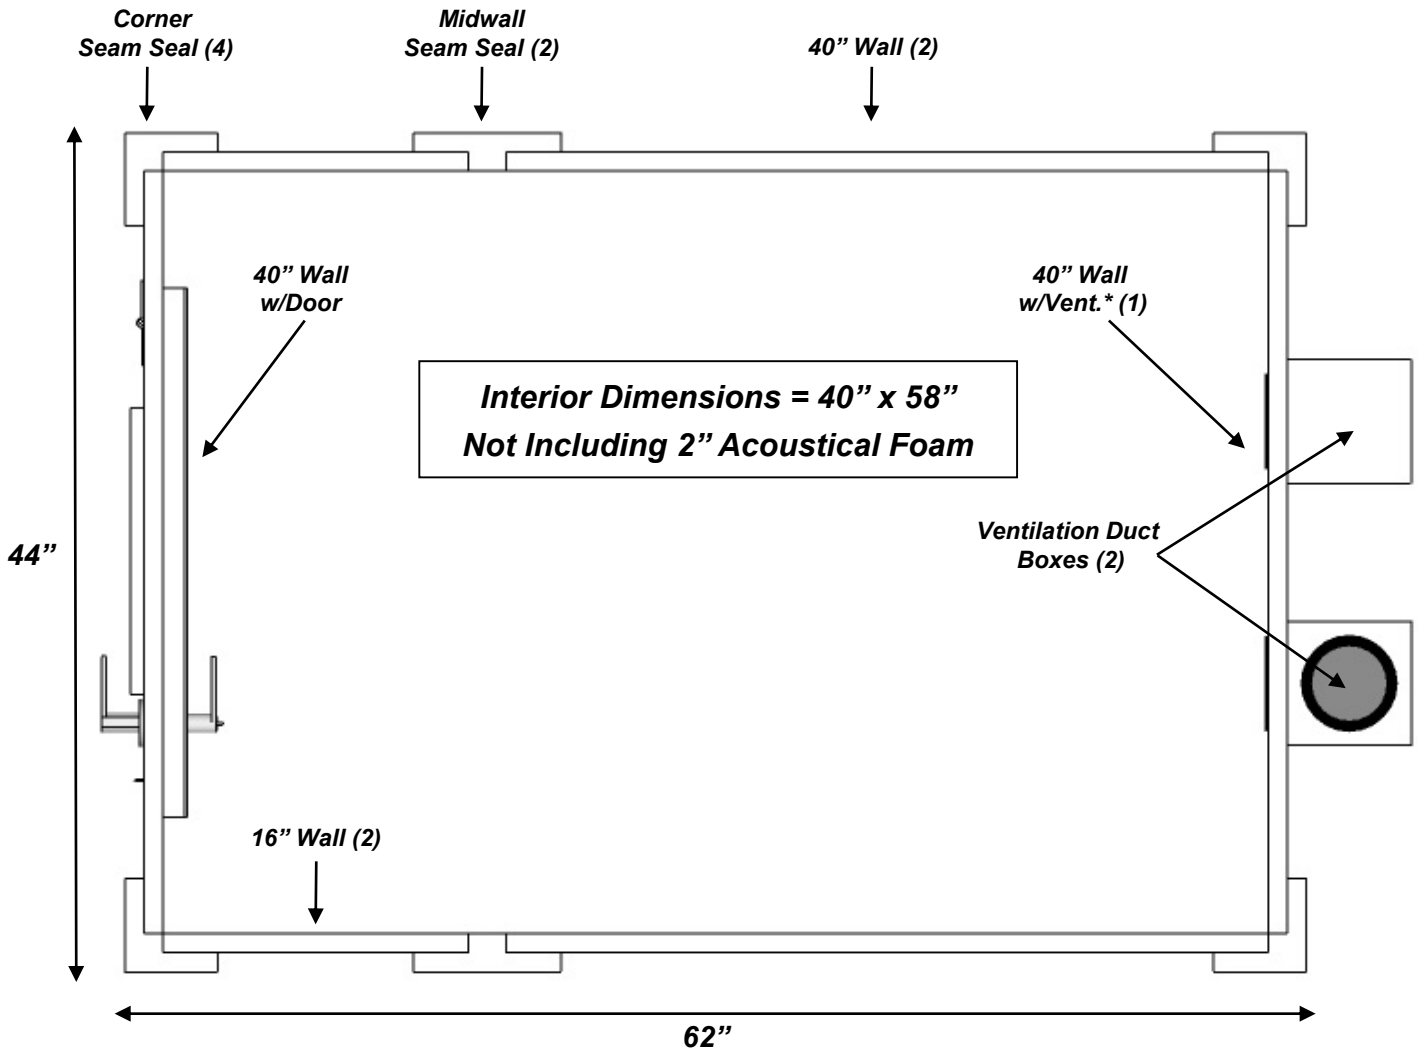

MDL 4260 S
(3.5' X 5')

All 40" wall components are interchangeable:

- 40" solid wall
- 40" wall with window
- 40" wall with ventilation
- 40" wall with standard door

Top-Down represents typical configuration

* Duct boxes protrude 5.5" past exterior dimensions.