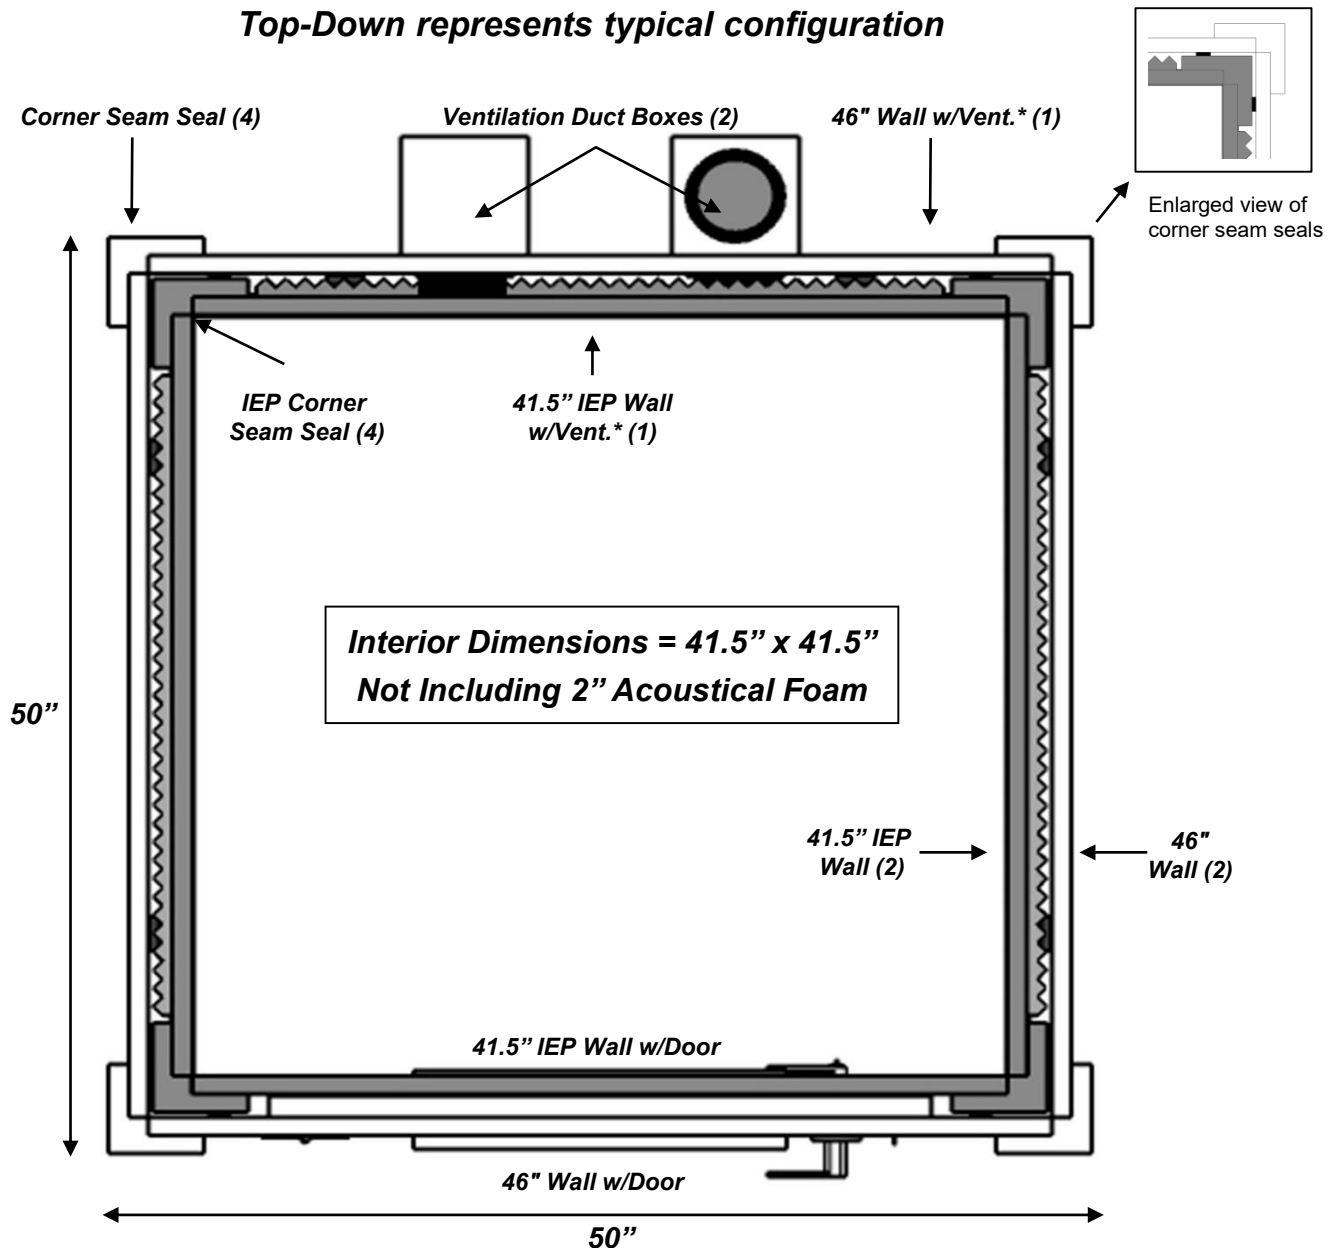

MDL 4848 E
(4' X 4')
4848 S + IEP 4848

All 46" Standard and 41.5" IEP wall components are interchangeable:

- 46" Standard & 41.5" IEP solid wall
- 46" Standard & 41.5" IEP wall with window
- 46" Standard & 41.5" IEP wall with ventilation
- 46" Standard & 41.5" IEP wall with door

Top-Down represents typical configuration

* Duct boxes protrude 5.5" past exterior dimensions. Diagram reflects S model with IEP (Isolation Enhancement Package) installed.