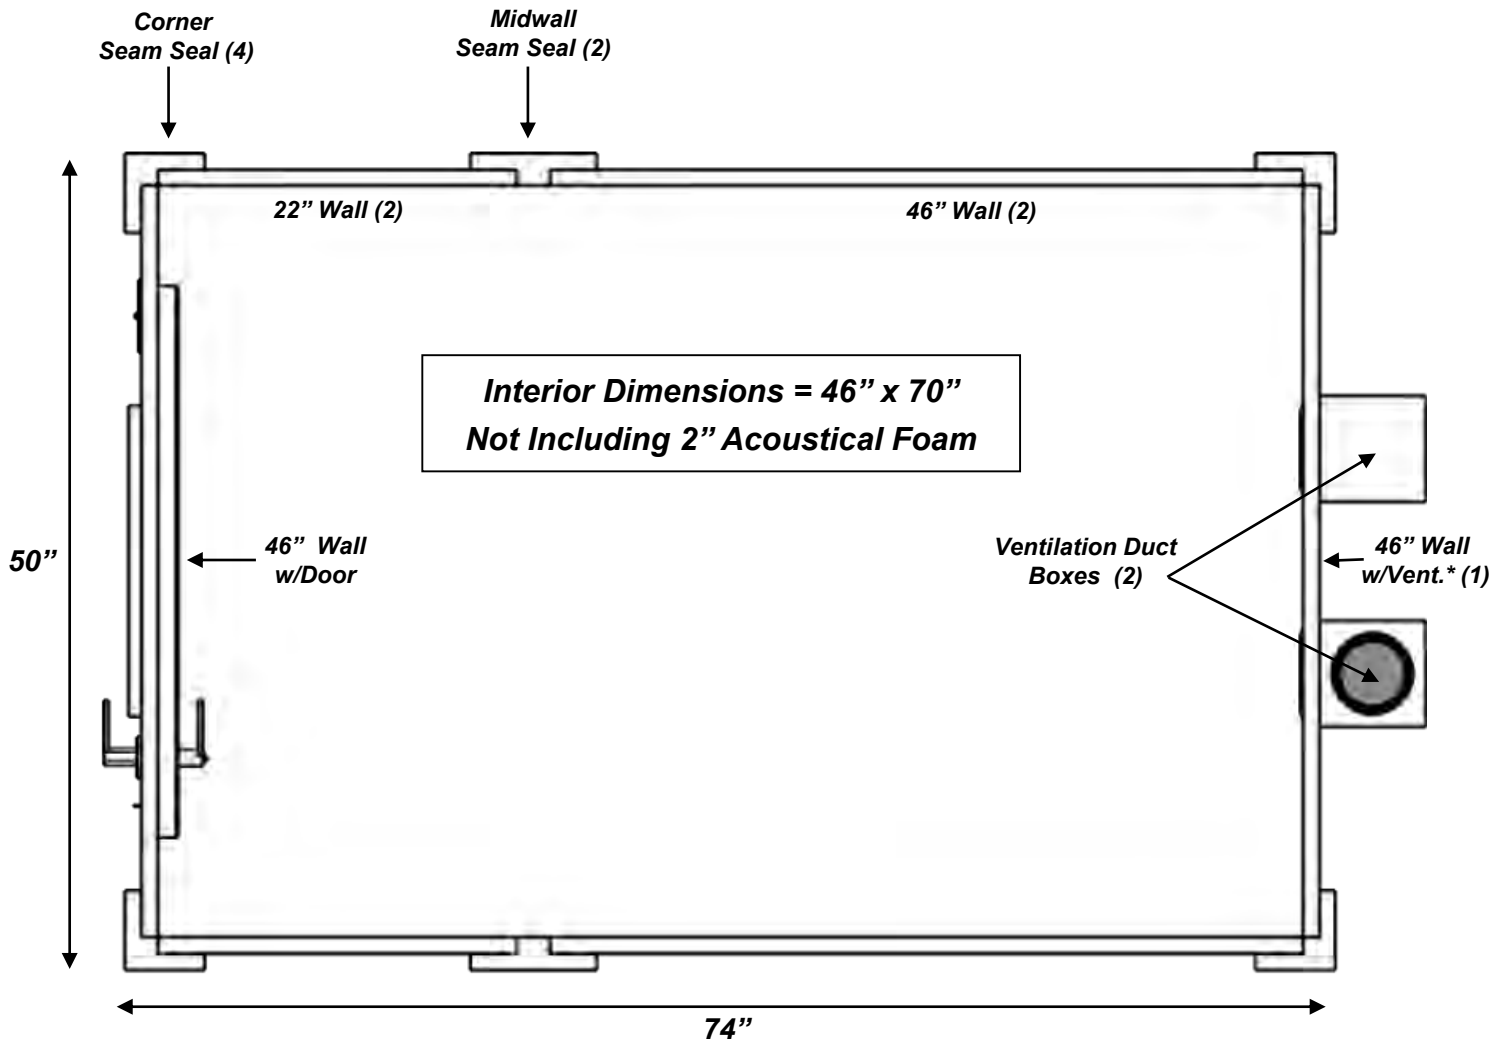

MDL 4872 S
(4' X 6')

All 46" wall components are interchangeable:

- 46" solid wall
- 46" wall with window
- 46" wall with ventilation
- 46" wall with door

Top-Down represents typical configuration

* Duct boxes protrude 5.5" past exterior dimensions.