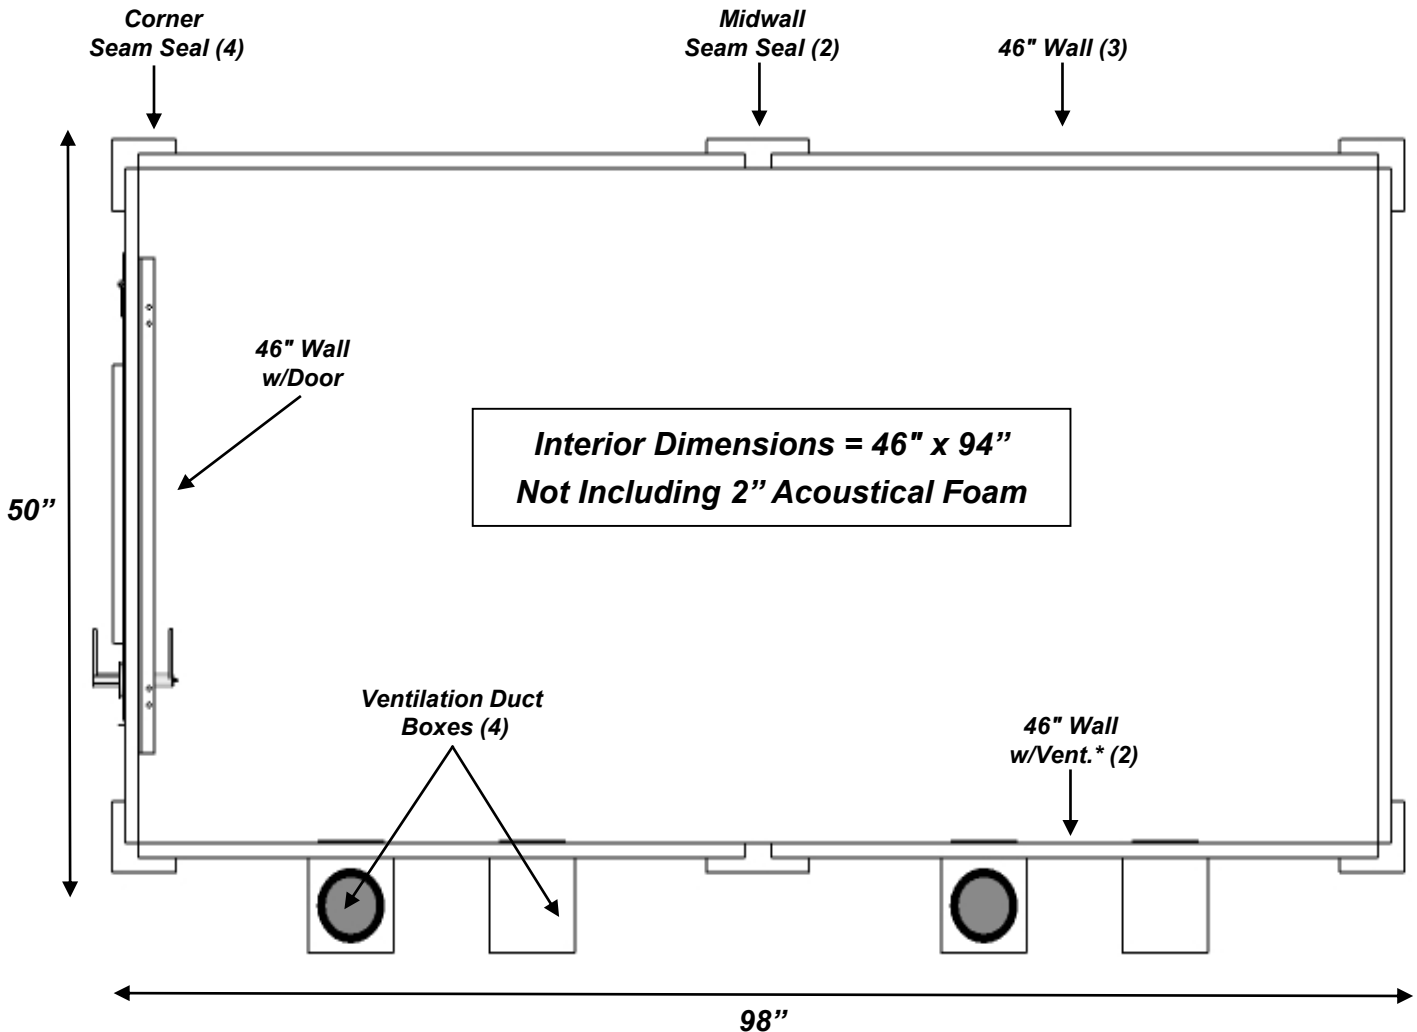

MDL 4896 S
(4' X 8')

All 46" wall components are interchangeable:

- 46" solid wall
- 46" wall with window
- 46" wall with ventilation
- 46" wall with standard door

Top-Down represents typical configuration

* Duct boxes protrude 5.5" past exterior dimensions.