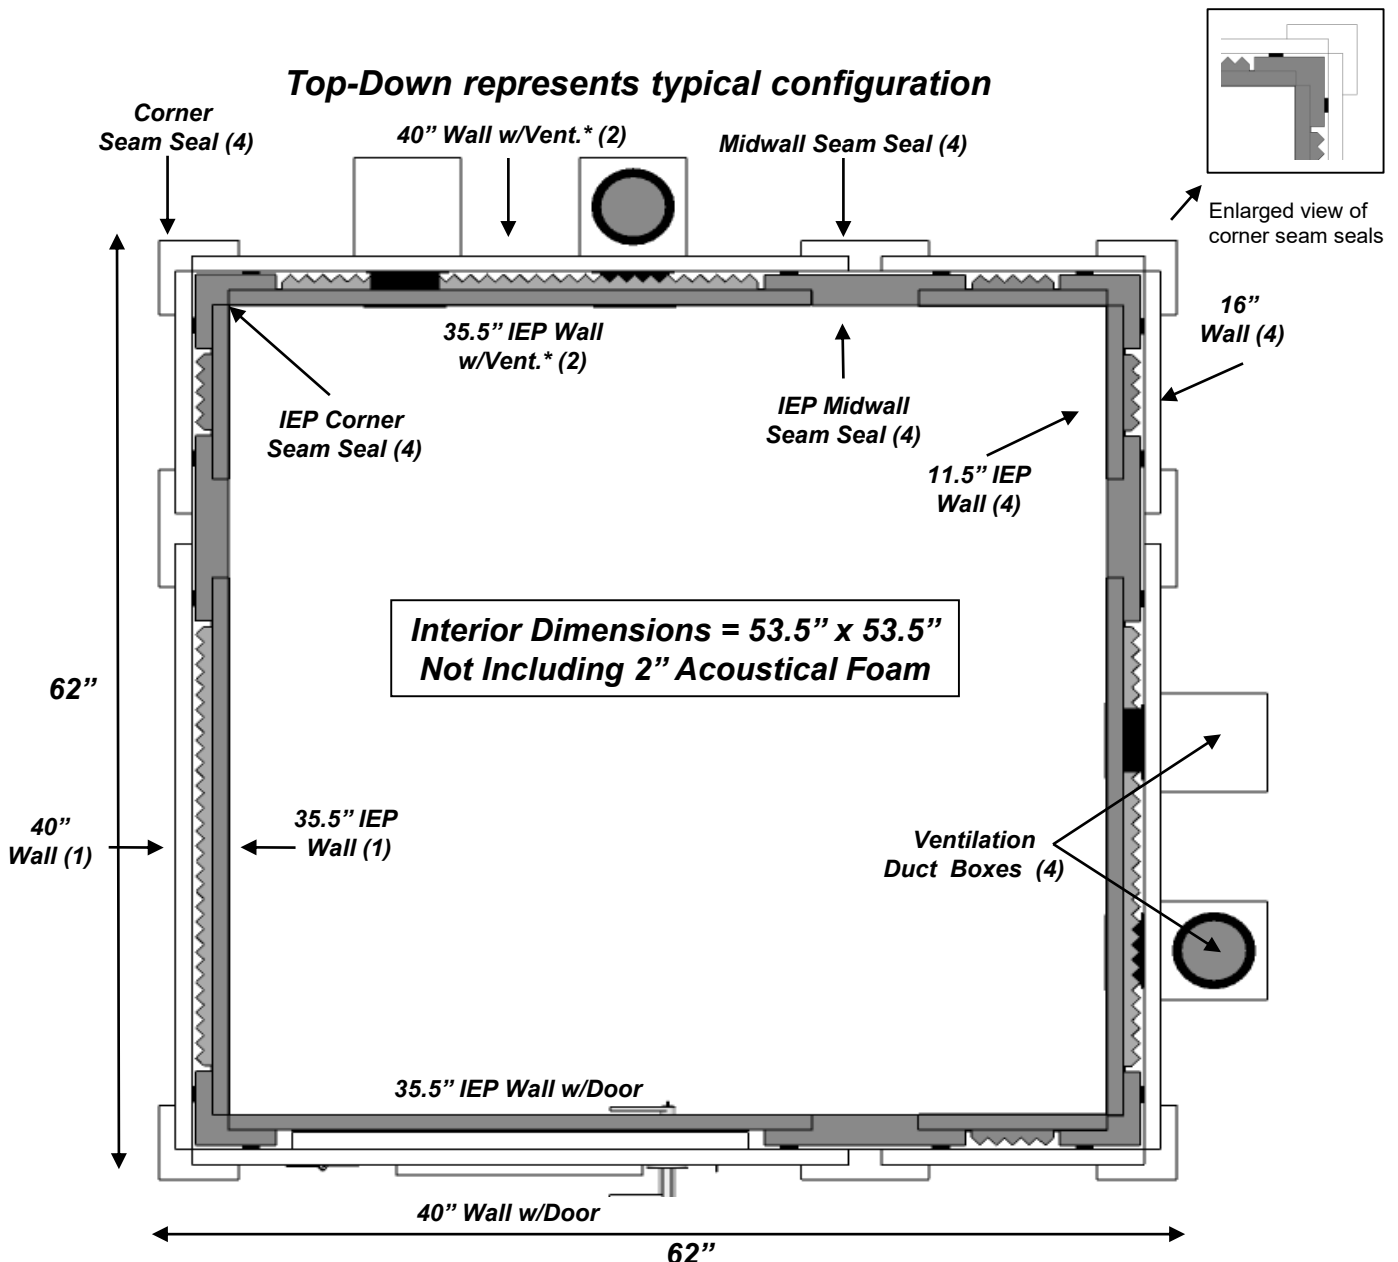

MDL 6060 E (5' X 5') 6060 S + IEP 6060

All 40" Standard and 35.5" IEP wall components are interchangeable:

- 40" Standard & 35.5" IEP solid wall
- 40" Standard & 35.5" IEP wall with window
- 40" Standard & 35.5" IEP wall with ventilation
- 40" Standard & 35.5" IEP wall with door

* Duct boxes protrude 5.5" past exterior dimensions. Diagram reflects S model with IEP (Isolation Enhancement Package) installed.