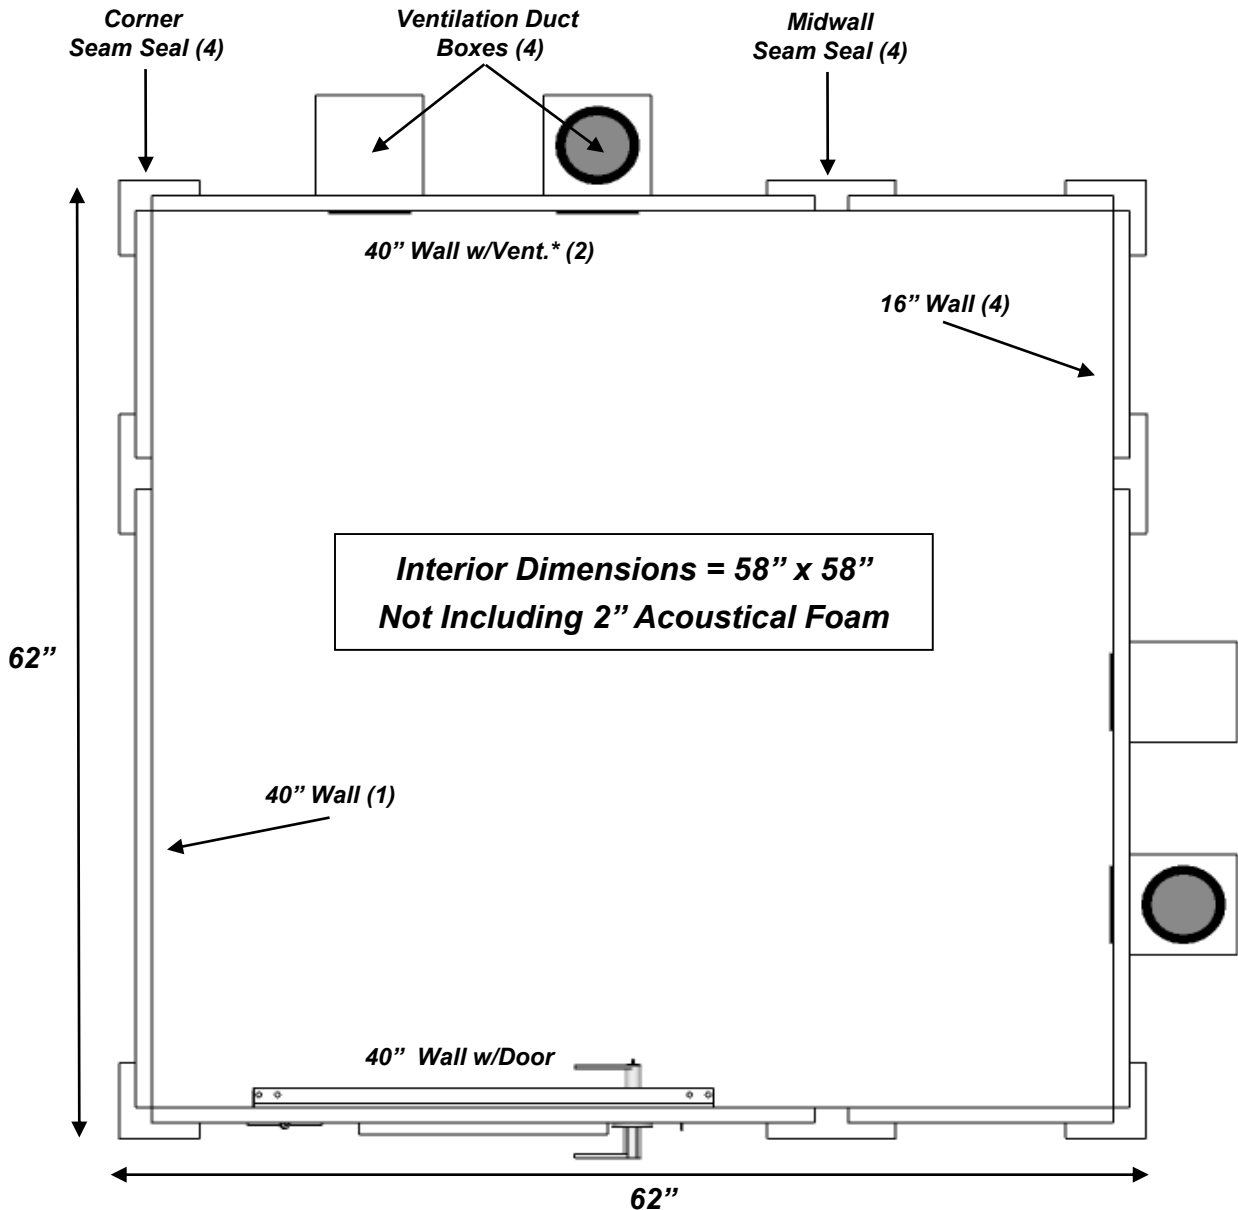

MDL 6060 S (5' X 5')

All 40" wall components are interchangeable:

- 40" solid wall
- 40" wall with window
- 40" wall with ventilation
- 40" wall with standard door

Top-Down represents typical configuration

* Duct boxes protrude 5.5" past exterior dimensions.