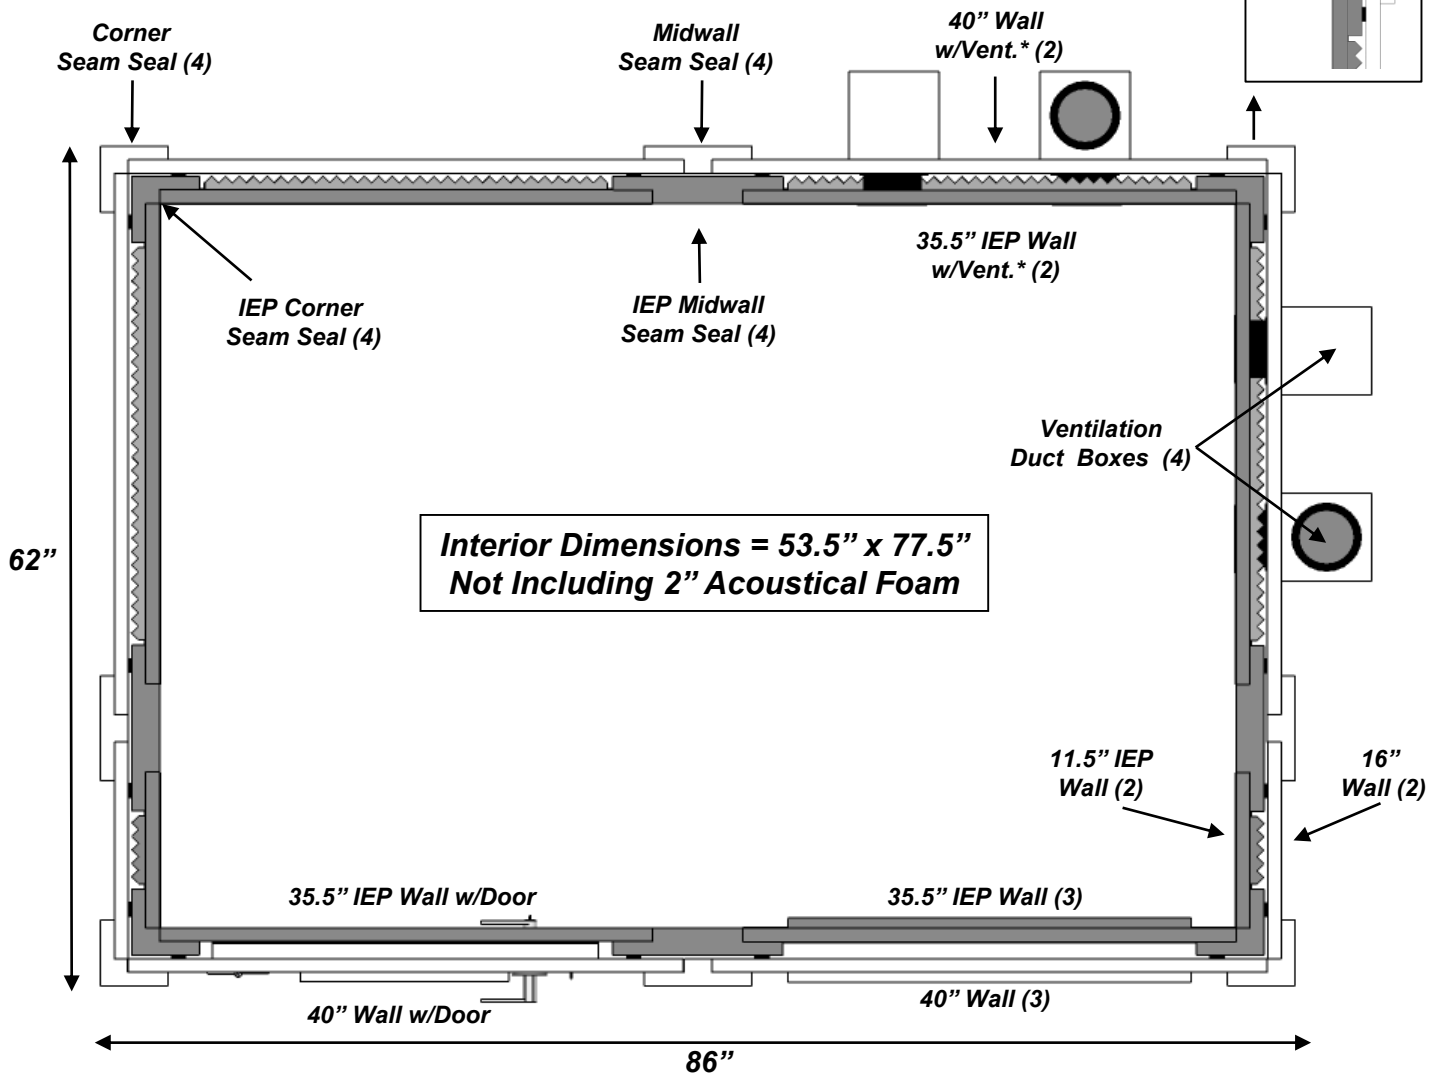

**MDL 6084 E**  
**( 5' X 7' )**  
**6084 S + IEP 6084**

*All 40" Standard and 35.5" IEP wall components are interchangeable:*

- 40" Standard & 35.5" IEP solid wall
- 40" Standard & 35.5" IEP wall with window
- 40" Standard & 35.5" IEP wall with ventilation
- 40" Standard & 35.5" IEP wall with door

Enlarged view of corner seam seals

*Top-Down represents typical configuration*

\* Duct boxes protrude 5.5" past exterior dimensions. Diagram reflects S model with IEP (Isolation Enhancement Package) installed.