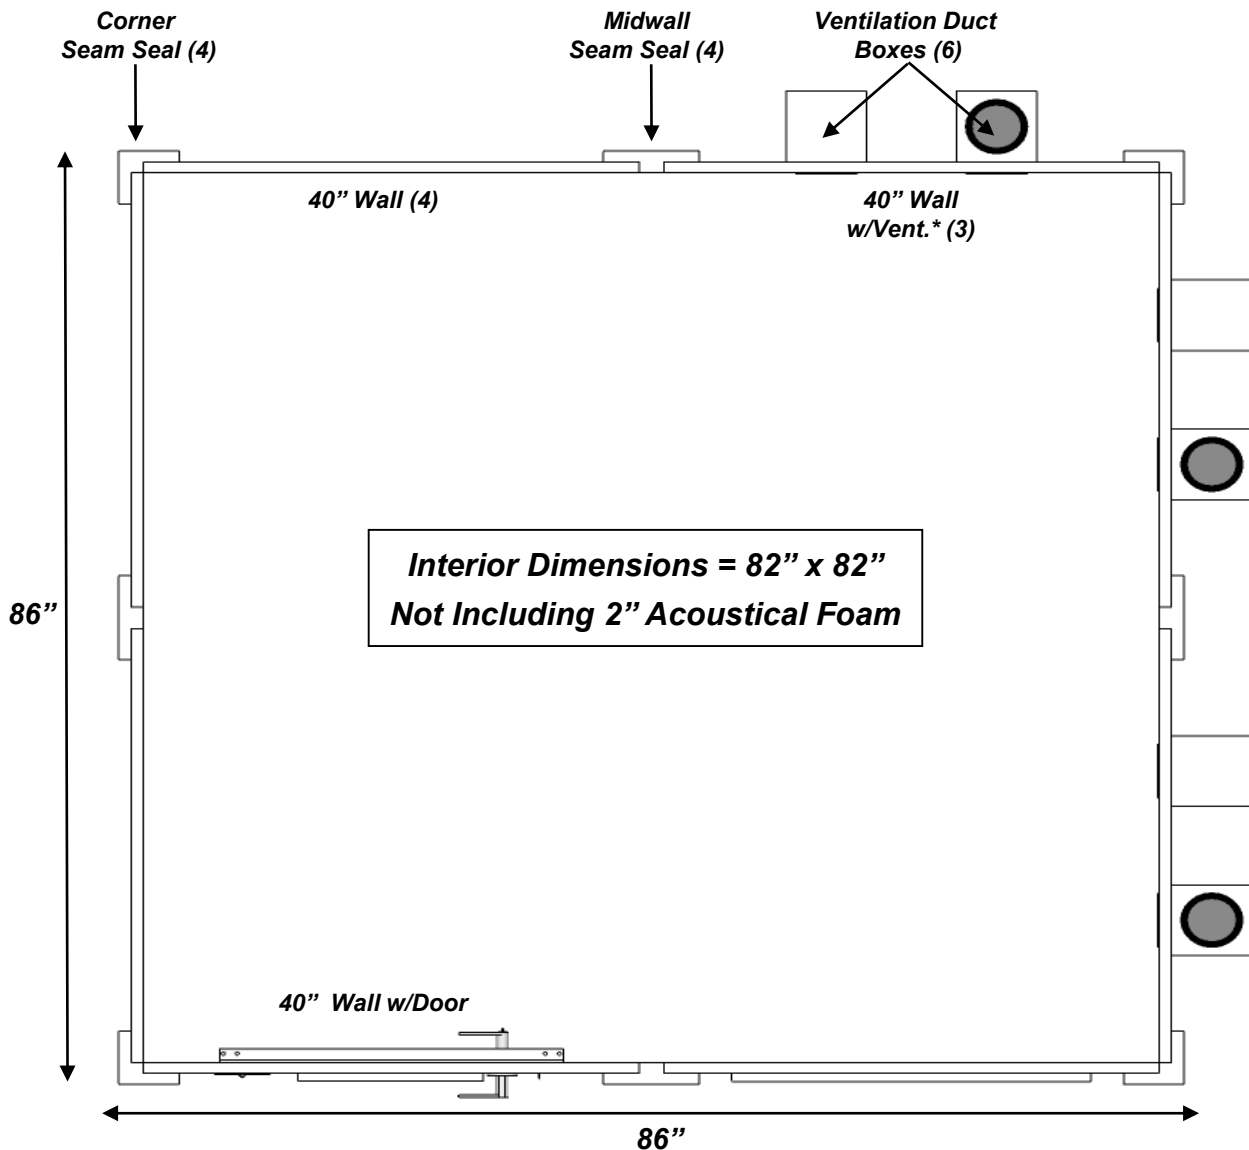

**MDL 8484 S**  
**(7' X 7')**

*All 40" wall components are interchangeable:*

- 40" solid wall
- 40" wall with window
- 40" wall with ventilation
- 40" wall with standard door

*Top-Down represents typical configuration*

\* Duct boxes protrude 5.5" past exterior dimensions.