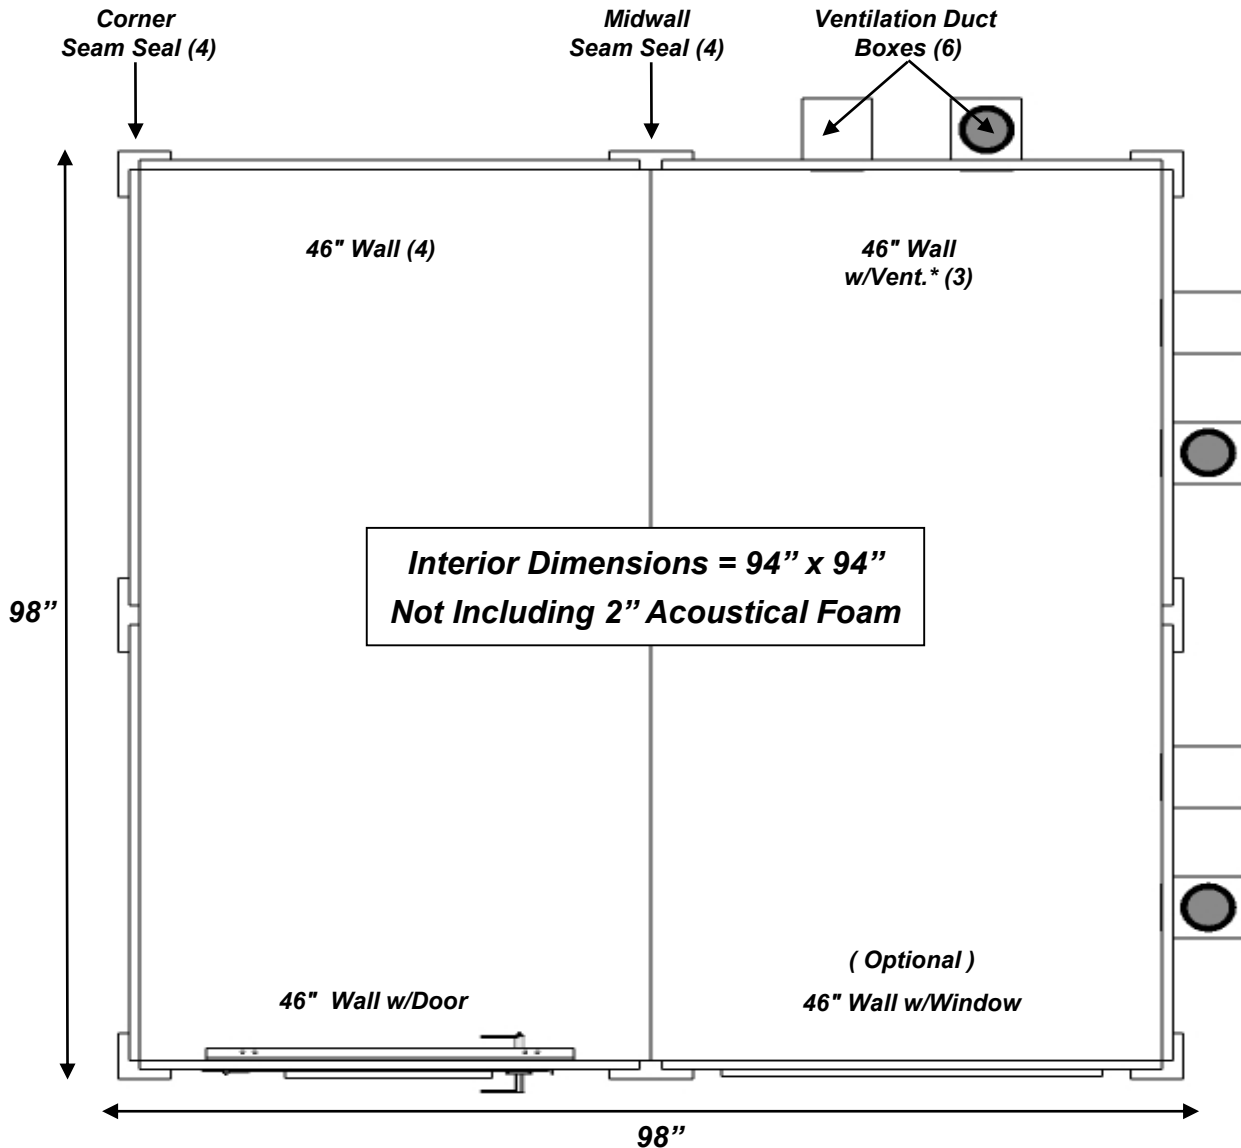

MDL 9696 S
(8' X 8')

All 46" wall components are interchangeable:

- 46" solid wall
- 46" wall with window
- 46" wall with ventilation
- 46" wall with standard door

Top-Down represents typical configuration

* Duct boxes protrude 5.5" past exterior dimensions.