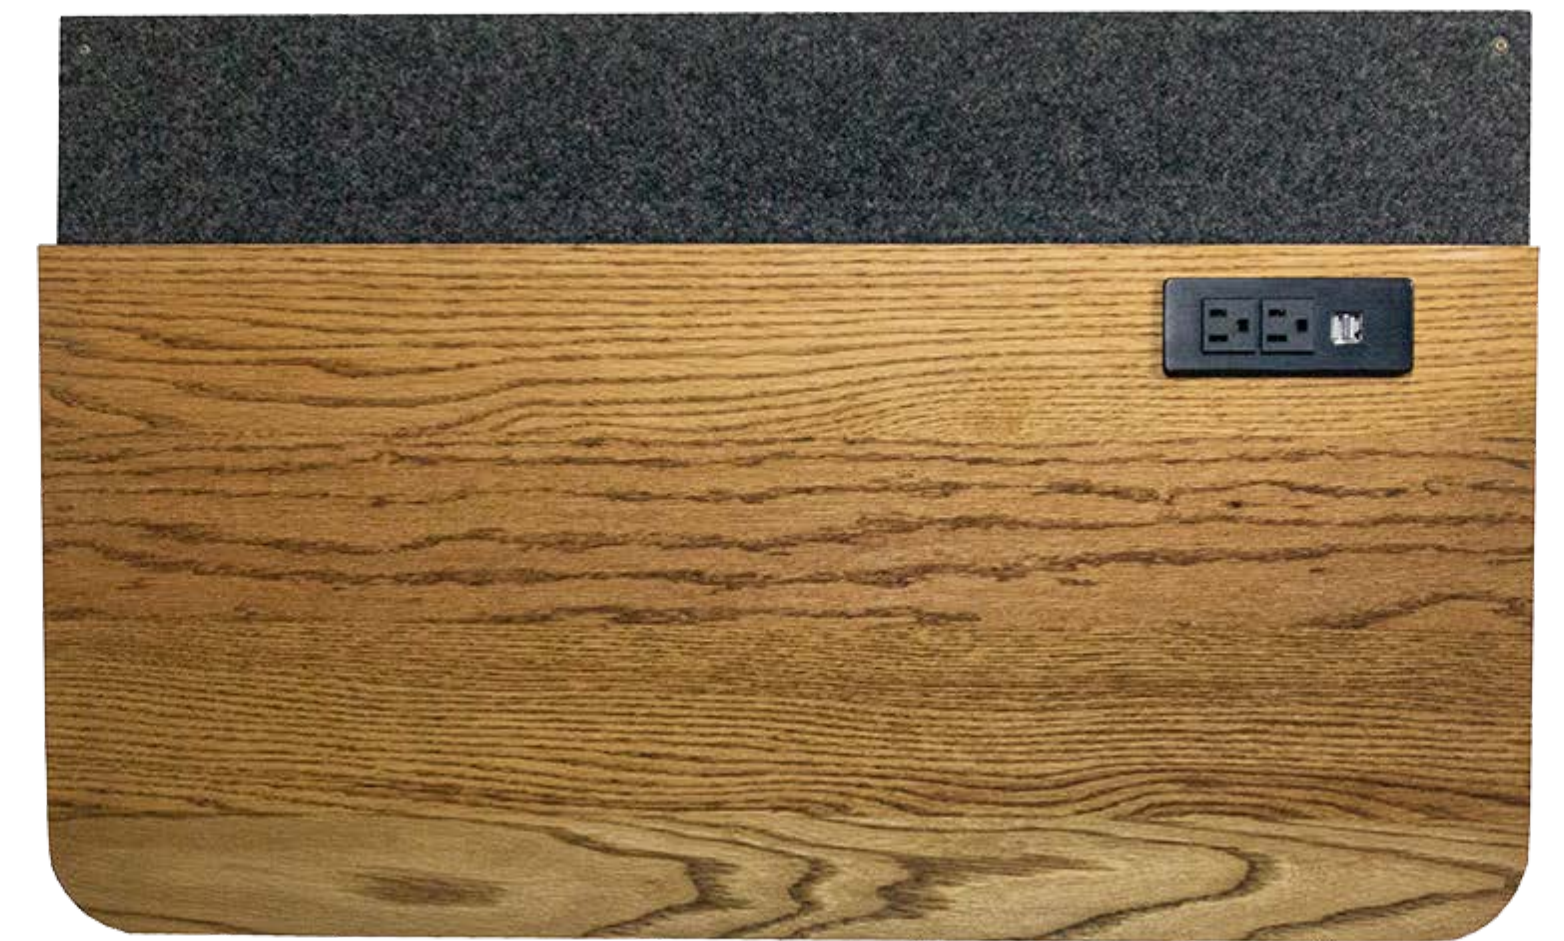

Office Desk

\$299 each

Backing panel
is 3/4" thick