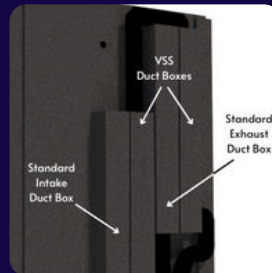

Cable Passages (2)

Acoustical Foam Sheets (4)

18" LED Lights (1)

5-Year Warranty

Optional Features (Included in base price)

Office Desk

Multi Jack Panel

Standard Window (32" x 36")