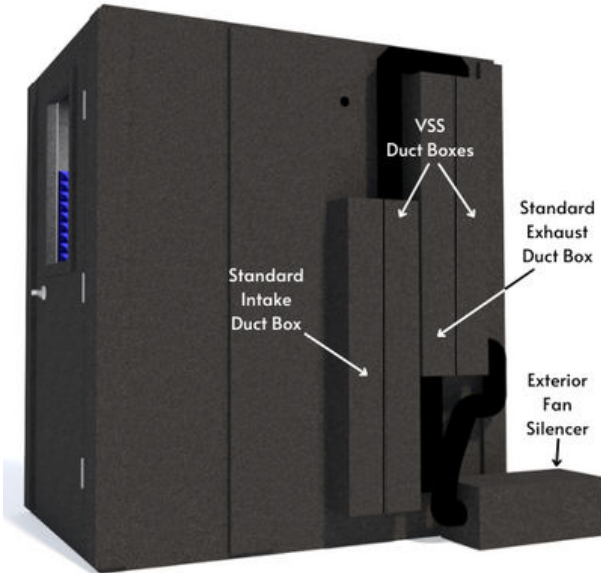

Audiology Basic Package (4' x 6') | Single-Wall Isolation

Basic Features (Included in base price)

Ventilation Systems (1)