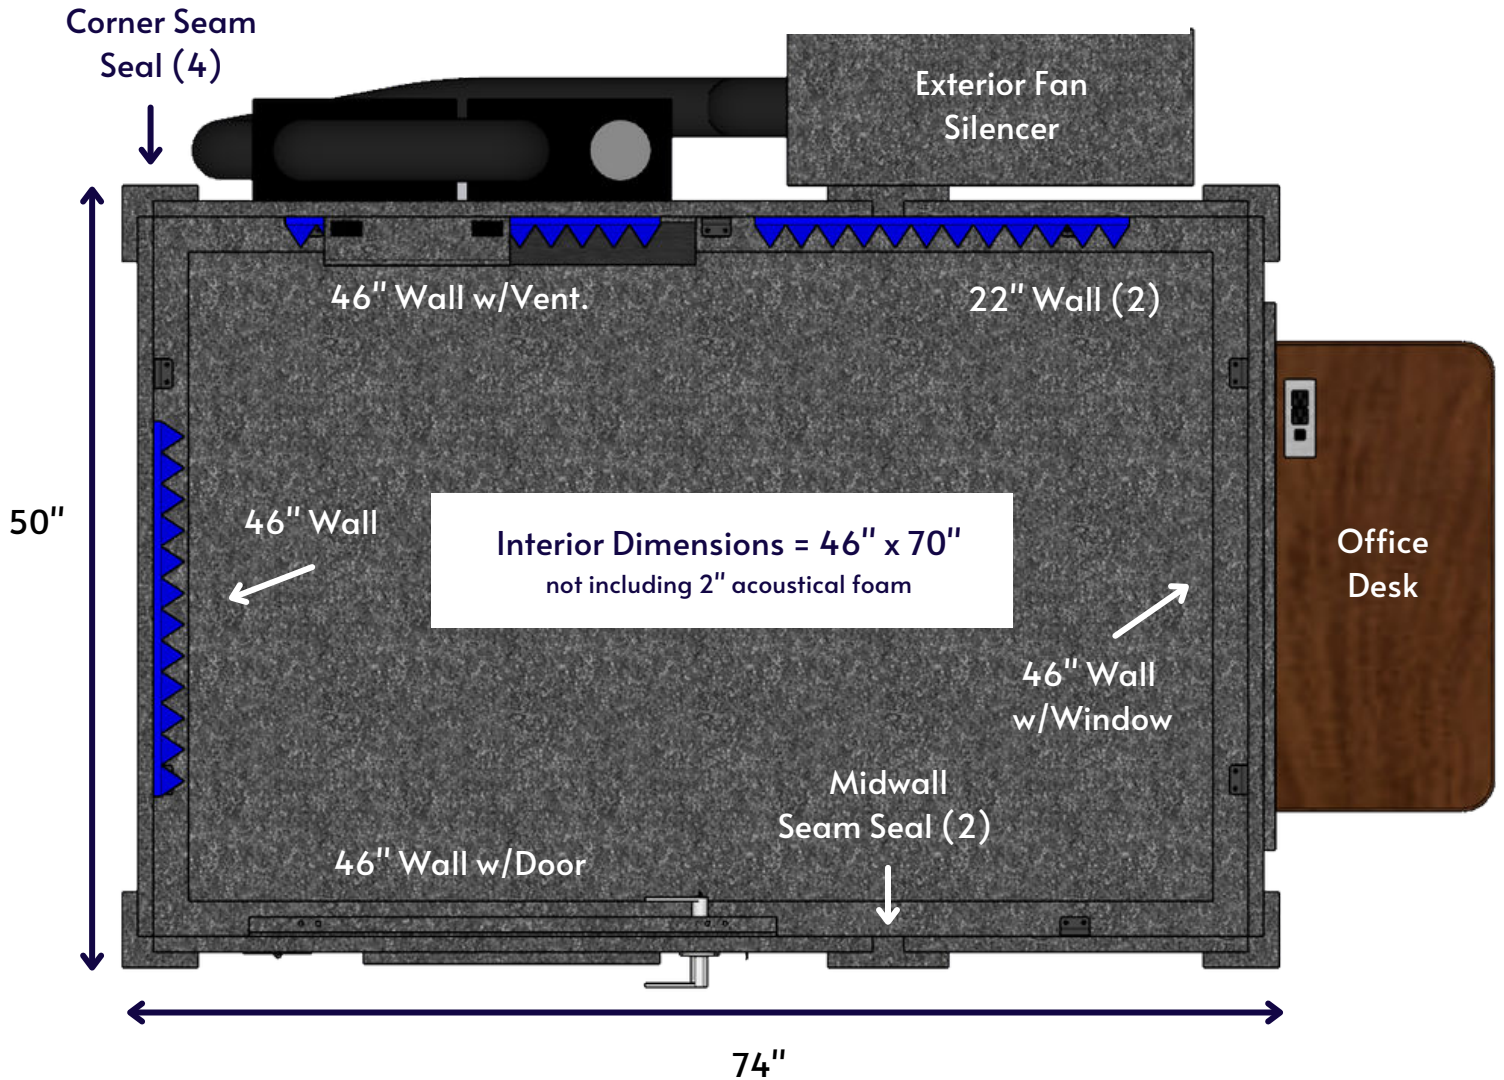

Interior Dimensions

Height:	6' 8"	203 cm
Dimension 1:	3' 10"	117 cm
Dimension 2:	5' 10"	178 cm

Assembly Weight

Weight:	880 lbs	399 kg
---------	---------	--------

Assembly Time

Approximately 2.5 hours

Note: Exterior Dimensions 1 & 2 do not include ventilation ducting which protrudes an additional 5 1/2" (13.97 cm) off of one or more exterior walls, depending on unit size and configuration chosen. Exterior height is increased by 5" (12.70 cm) if an optional Caster Plate is installed.

Note: Interior Dimensions 1 & 2 do not include 2" (5.08 cm) thick acoustical foam that attaches and partially covers the interior walls.

Wall Construction

Thickness:	3"	7.62 cm	Total Thickness	Weight:	3.2 lbs/sq. ft.
	1"	2.54 cm	MDF Barrier		15.66 kg/sq. mtr.
	2"	5.08 cm	Detachable Foam		

Door Window Design

Thickness:	3/4"	19.05 mm	Total Thickness	Size:	16" x 30"
	1/4"	6.35 mm	Laminated Safety Glass		40.64 cm x 76.20 cm
	1/4"	6.35 mm	Air		
	1/4"	6.35 mm	Laminated Safety Glass		

Audiology Basic Package (4' x 6') | Single-Wall Isolation

Top-down represents typical configuration

All 46" wall components are interchangeable:

- 46" Standard solid wall
- 46" Standard wall with window
- 46" Standard wall with ventilation
- 46" Standard wall with door