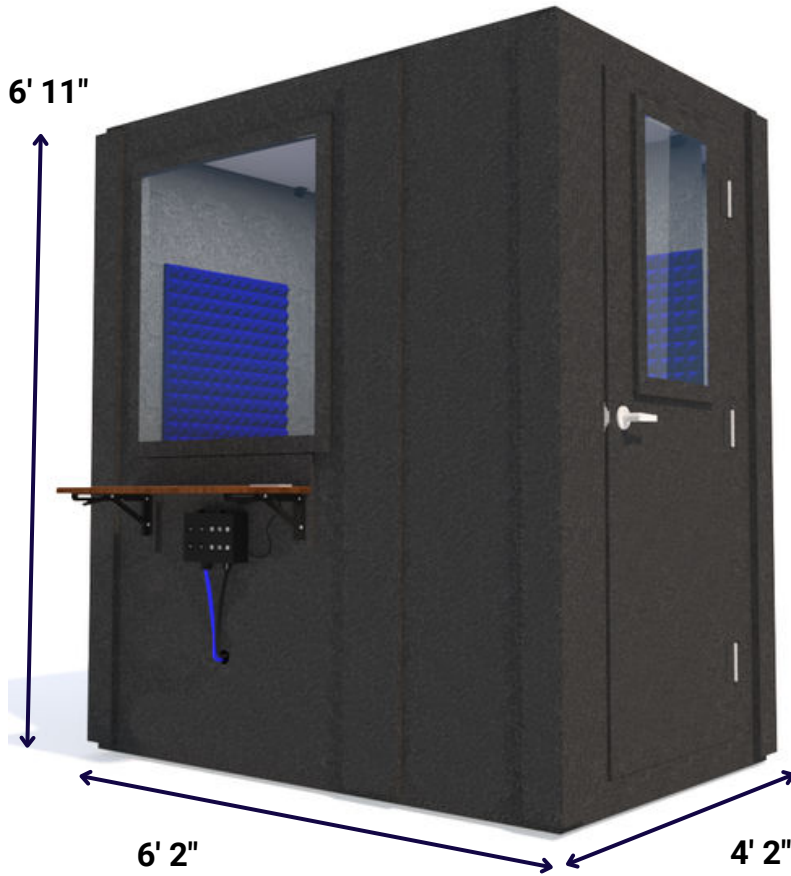

Audiology Basic Package

4' X 6' | Single-Wall Isolation

Audiology Basic Package (4' x 6') | Single-Wall Isolation

Exterior Dimensions

Height:	6' 11"	211 cm
Dimension 1:	4' 2"	127 cm
Dimension 2:	6' 2"	188 cm

Interior Dimensions

Height:	6' 8"	203 cm
Dimension 1:	3' 10"	117 cm
Dimension 2:	5' 10"	178 cm

Assembly Weight

Weight:	880 lbs	399 kg
---------	---------	--------

Assembly Time

Approximately 2.5 hours

Note: Exterior Dimensions 1 & 2 do not include ventilation ducting which protrudes an additional 5 1/2" (13.97 cm) off of one or more exterior walls, depending on unit size and configuration chosen. Exterior height is increased by 5" (12.70 cm) if an optional Caster Plate is installed.

Note: Interior Dimensions 1 & 2 do not include 2" (5.08 cm) thick acoustical foam that attaches and partially covers the interior walls.

Wall Construction

Thickness:	3"	7.62 cm	Total Thickness	Weight:	3.2 lbs/sq. ft.
	1"	2.54 cm	MDF Barrier		15.66 kg/sq. mtr.
	2"	5.08 cm	Detachable Foam		

Top-down represents typical configuration

All 46" wall components are interchangeable:

- 46" Standard solid wall
- 46" Standard wall with window
- 46" Standard wall with ventilation
- 46" Standard wall with door