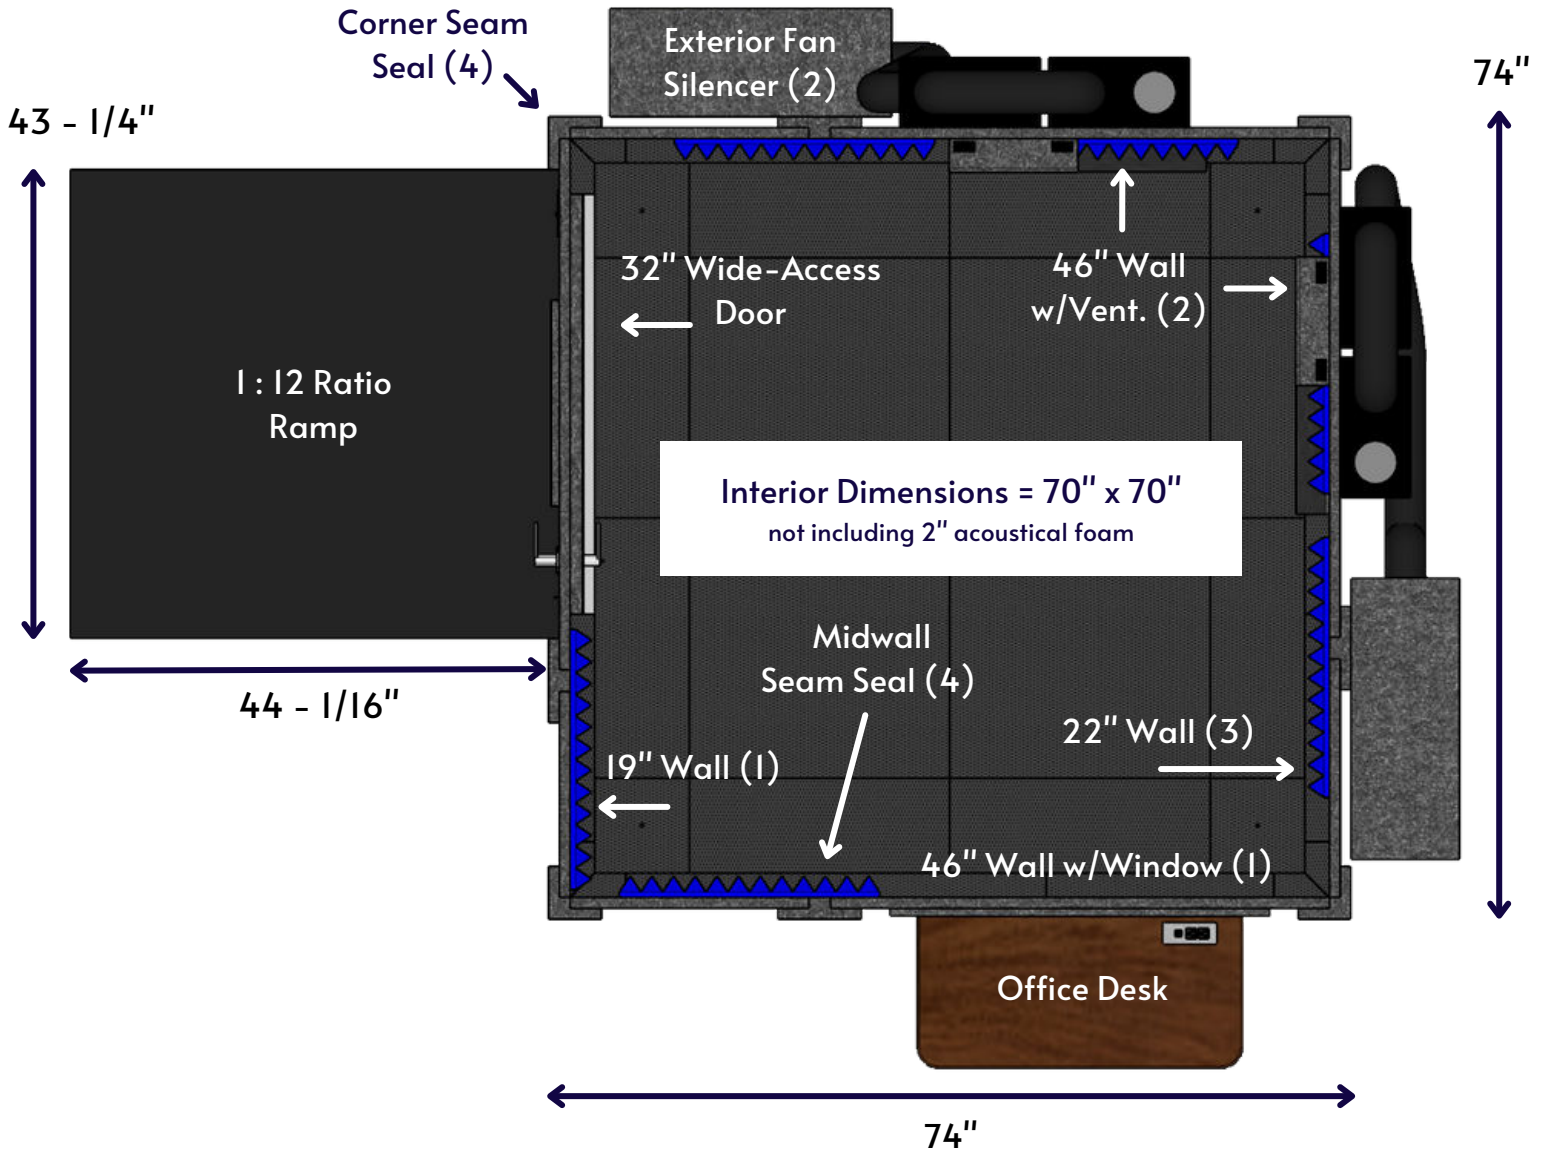

**Note:** Interior Dimensions 1 & 2 do not include 2" (5.08 cm) thick acoustical foam that attaches and partially covers the interior walls.

## Wall Construction

Thickness:	3"	7.62 cm	Total Thickness	Weight:	3.2 lbs/sq. ft.
	1"	2.54 cm	MDF Barrier		15.66 kg/sq. mtr.
	2"	5.08 cm	Detachable Foam		

## Door Window Design

Thickness:	3/4"	19.05 mm	Total Thickness	Size:	16" x 30"
	1/4"	6.35 mm	Laminated Safety Glass		40.64 cm x 76.20 cm
	1/4"	6.35 mm	Air		
	1/4"	6.35 mm	Laminated Safety Glass		

# Audiology Deluxe Package (6' x 6') | Single-Wall Isolation

Top-down represents typical configuration

All 46" wall components are interchangeable:

- 46" Standard solid wall
- 46" Standard wall with window
- 46" Standard wall with ventilation
- 46" Standard wall with door