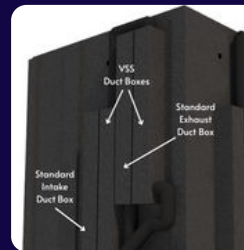

## Optional Features (Included in base price)

Office Desk

Multi Jack Panel

ADA Compliant Package

Standard Window (32" x 36")

Ventilation Silencing System

Exterior Fan Silencer