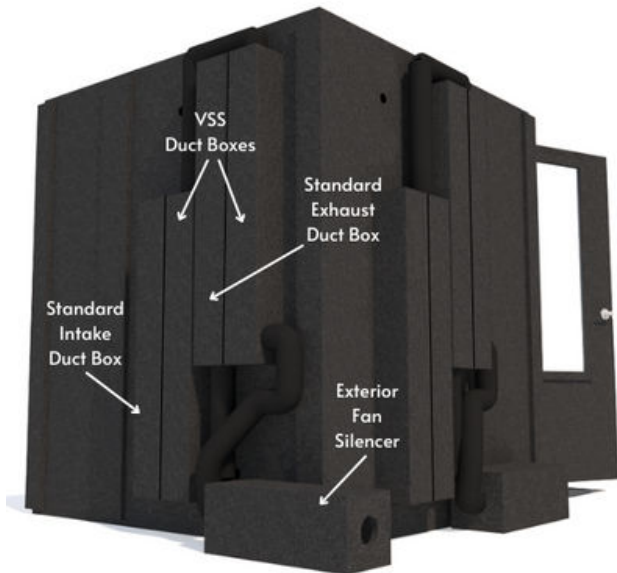

Audiology Deluxe Package (6' x 6') | Single-Wall Isolation

Basic Features (Included in base price)

Ventilation Systems (2)