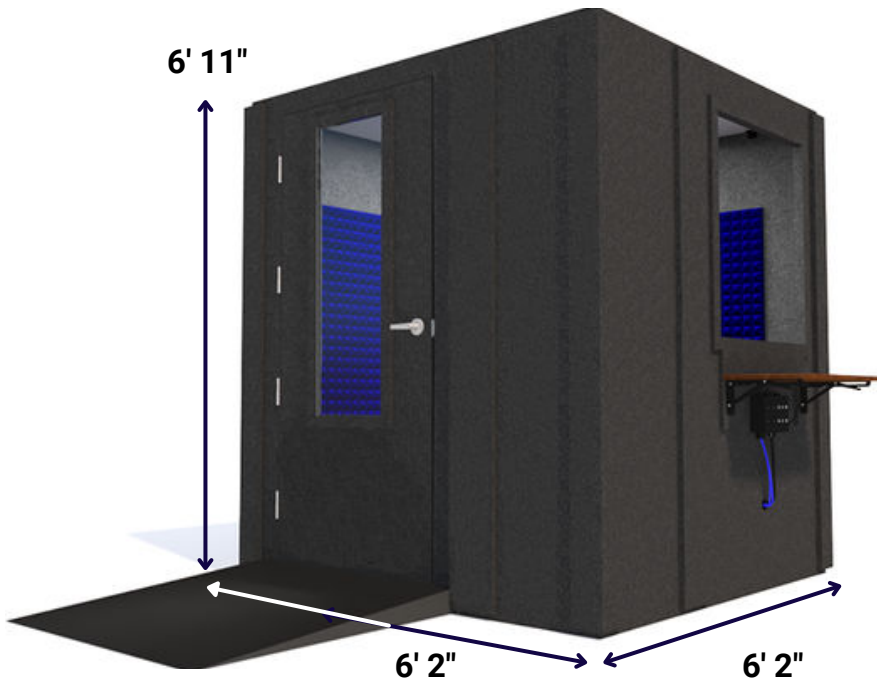

# Audiology Deluxe Package

6' X 6' | Single-Wall Isolation

# Audiology Deluxe Package (6' x 6') | Single-Wall Isolation

## Exterior Dimensions

Height:	6' 11"	211 cm
Dimension 1:	6' 2"	189 cm
Dimension 2:	6' 2"	189 cm

## Interior Dimensions

Height:	6' 8"	203 cm
Dimension 1:	5' 10"	178 cm
Dimension 2:	5' 10"	178 cm