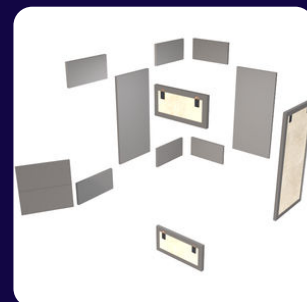

Acoustic Package