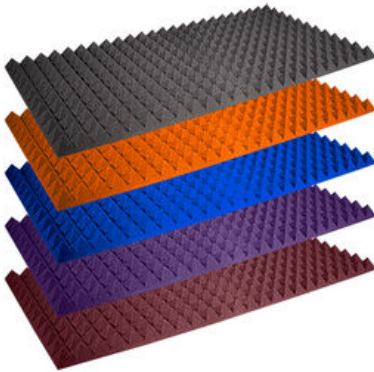

Acoustical Foam Sheets (7)