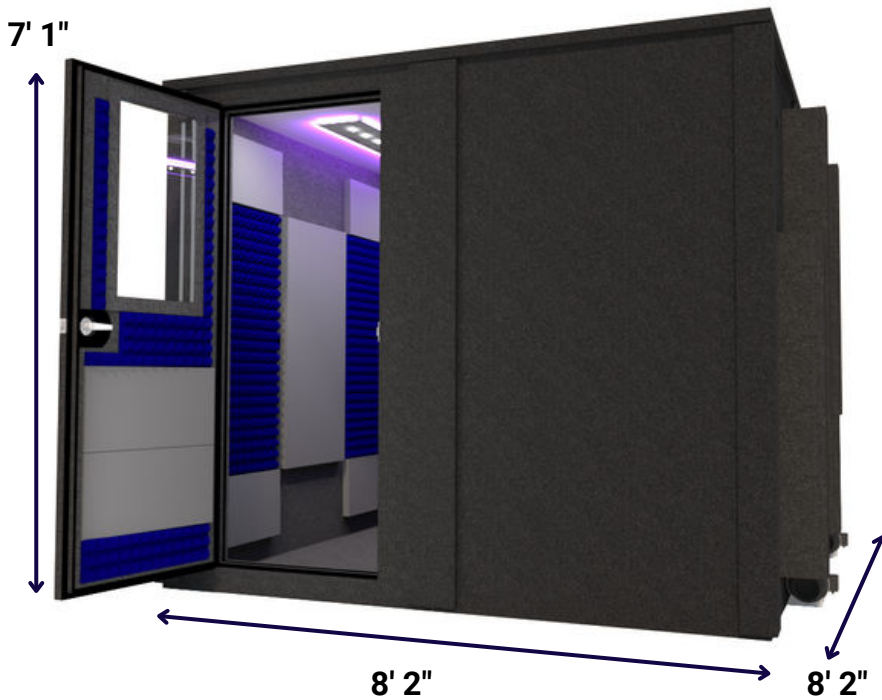

Drum Booth Package

8' X 8' | Double-Wall Isolation

Drum Booth Package (8' x 8') | Double-Wall Isolation

Exterior Dimensions

Height:	7' 1"	216 cm
Dimension 1:	8' 2"	249 cm
Dimension 2:	8' 2"	249 cm

Interior Dimensions

Height:	6' 8"	203 cm
Dimension 1:	7' 5"	226 cm
Dimension 2:	7' 5"	226 cm

Assembly Weight

Weight:	2635 lbs	1195 kg
---------	----------	---------

Assembly Time

Approximately 6 hours

Note: Exterior Dimensions 1 & 2 do not include ventilation ducting which protrudes an additional 5 1/2" (13.97 cm) off of one or more exterior walls, depending on unit size and configuration chosen. Exterior height is increased by 5" (12.70 cm) if an optional Caster Plate is installed.

Drum Booth Package (8' x 8') | Double-Wall Isolation

Top-down represents typical configuration

All 46\" wall components are interchangeable:

- 46\" Standard solid wall
- 46\" Standard wall with window
- 46\" Standard wall with ventilation
- 46\" Standard wall with door

Drum Booth Package (8' x 8') | Double-Wall Isolation

Basic Features (Included in base price)

Ventilation Systems (3)

16" x 30" Door Window

Cable Passages (6)

Acoustical Foam Sheets (7)

18" LED Lights (1)

5-Year Warranty