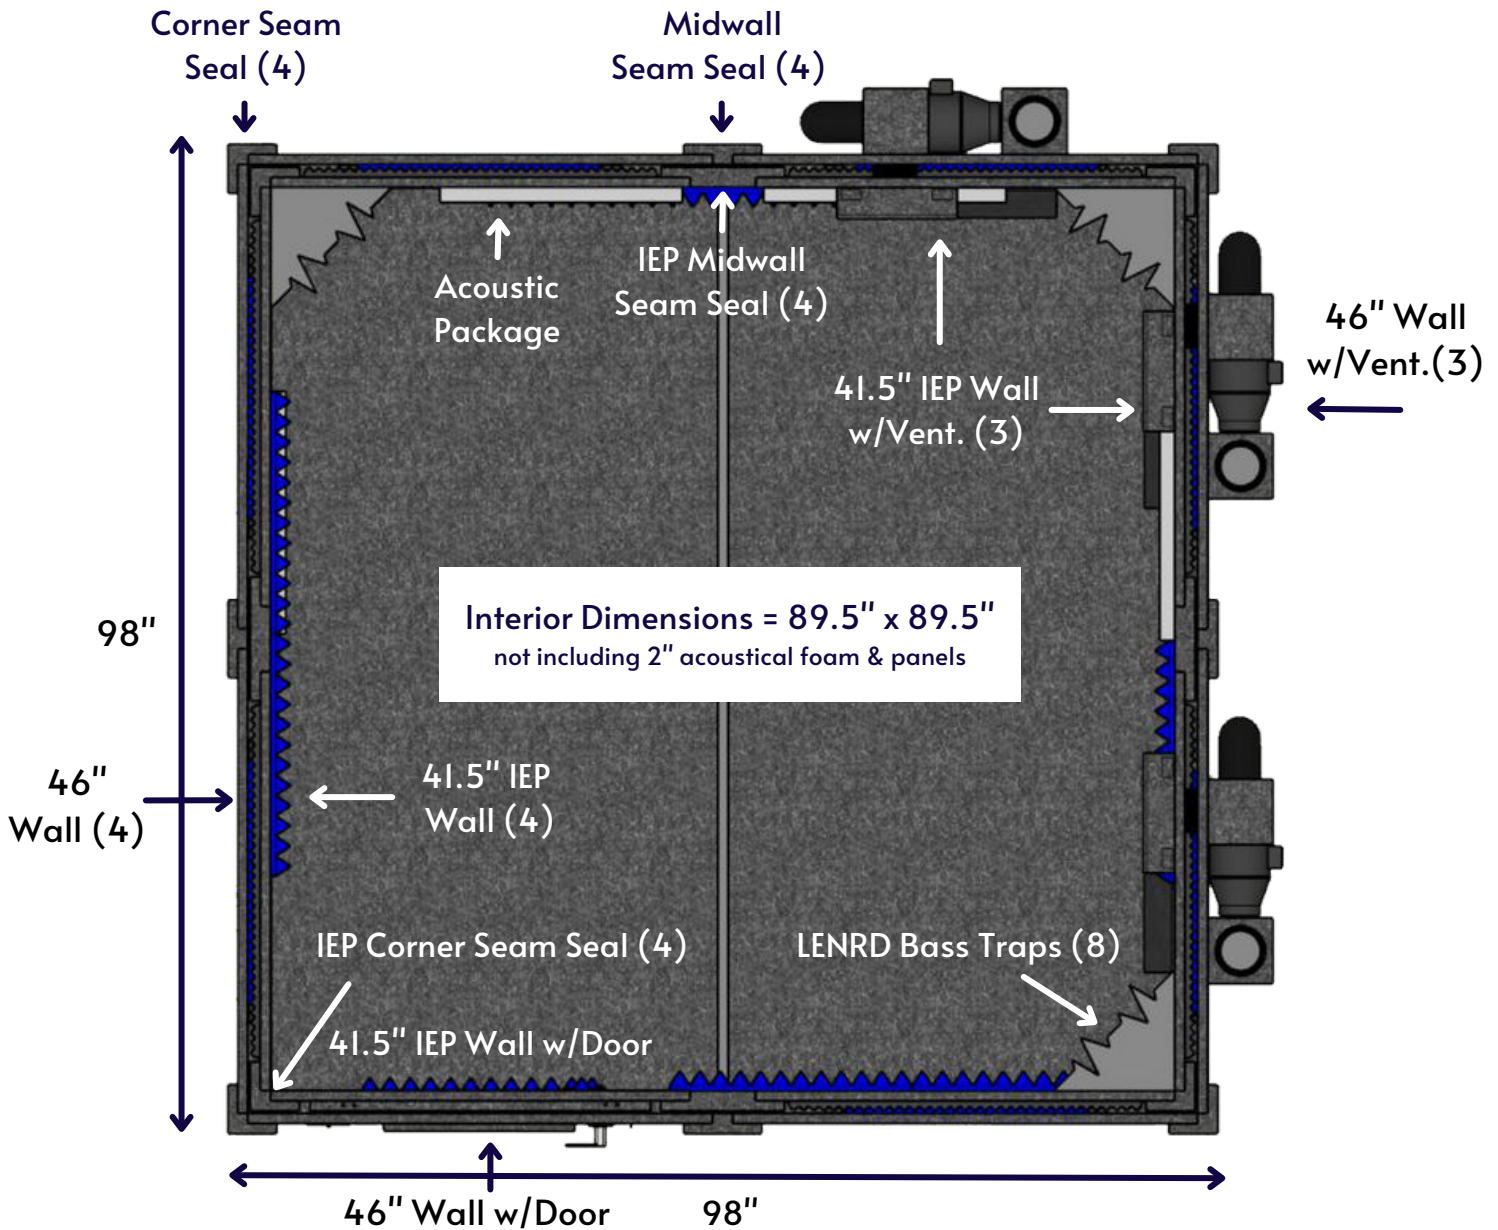

Drum Booth Package

8' X 8' | Double-Wall Isolation

Drum Booth Package (8' x 8') | Double-Wall Isolation

Exterior Dimensions

Height:	7' 1"	216 cm
Dimension 1:	8' 2"	249 cm
Dimension 2:	8' 2"	249 cm

Interior Dimensions

Note: Interior Dimensions 1 & 2 do not include 2" (5.08 cm) thick acoustical foam that attaches and partially covers the interior walls.

Wall Construction

Thickness:	5 1/4"	13.34 cm	Total Thickness	Weight: 6.5 lbs/sq. ft.
	1"	2.54 cm	MDF Barrier	31.80 kg/sq. mtr.
	1 1/4"	3.18 cm	Air/Foam	
	1"	2.54 cm	MDF Barrier	
	2"	5.08 cm	Detachable Foam	

Door Window Design

Thickness:	3/4"	7.94 cm	Total Thickness	Size: 16" x 30"
	1/4"	6.35 mm	Laminated Safety Glass	40.64 cm x 76.20 cm
	1/4"	6.35 mm	Air	
	1/4"	6.35 mm	Laminated Safety Glass	
	1 5/8"	4.13 cm	Laminated Safety Glass	
	1/4"	6.35 mm	Laminated Safety Glass	
	1/4"	6.35 mm	Air	
	1/4"	6.35 mm	Laminated Safety Glass	

Drum Booth Package (8' x 8') | Double-Wall Isolation

Top-down represents typical configuration

All 46\" wall components are interchangeable:

- 46\" Standard solid wall
- 46\" Standard wall with window
- 46\" Standard wall with ventilation
- 46\" Standard wall with door