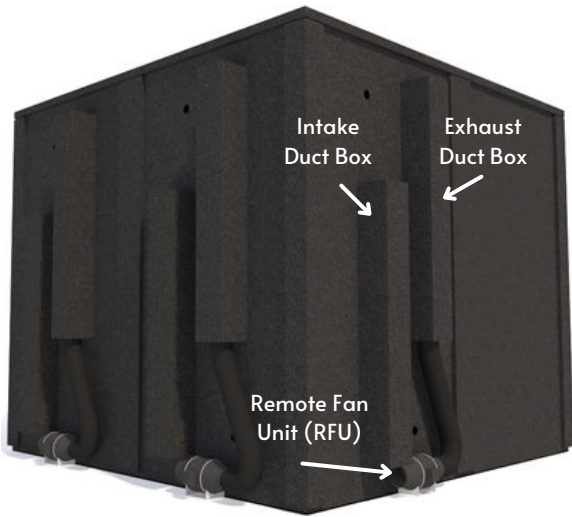

Drum Booth Package (8' x 8') | Double-Wall Isolation

Top-down represents typical configuration

All 46\" wall components are interchangeable:

- 46\" Standard solid wall
- 46\" Standard wall with window
- 46\" Standard wall with ventilation
- 46\" Standard wall with door

Drum Booth Package (8' x 8') | Double-Wall Isolation

Basic Features (Included in base price)

Ventilation Systems (3)

16" x 30" Door Window

Cable Passages (6)

Acoustical Foam Sheets (7)

18" LED Lights (1)

5-Year Warranty