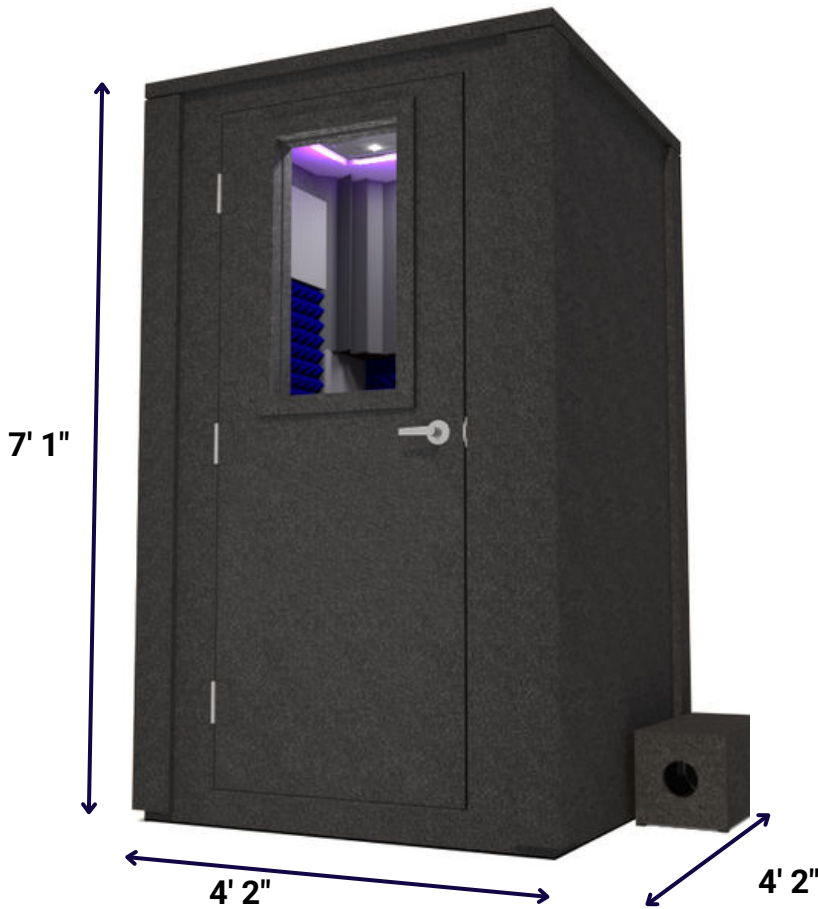

WhisperRoom INC.™
SOUND ISOLATION ENCLOSURES

Voice Over Deluxe Package

4' X 4' | Double-Wall Isolation

Voice Over Deluxe Package (4' x 4') | Double-Wall Isolation

Exterior Dimensions

| | | |
|--------------|-------|--------|
| Height: | 7' 1" | 216 cm |
| Dimension 1: | 4' 2" | 127 cm |
| Dimension 2: | 4' 2" | 127 cm |

Interior Dimensions

| | | |
|--------------|---------|--------|
| Height: | 6' 8" | 203 cm |
| Dimension 1: | 3' 5.5" | 105 cm |
| Dimension 2: | 3' 5.5" | 105 cm |

Assembly Weight

| | | |
|---------|----------|--------|
| Weight: | 1170 lbs | 530 kg |
|---------|----------|--------|