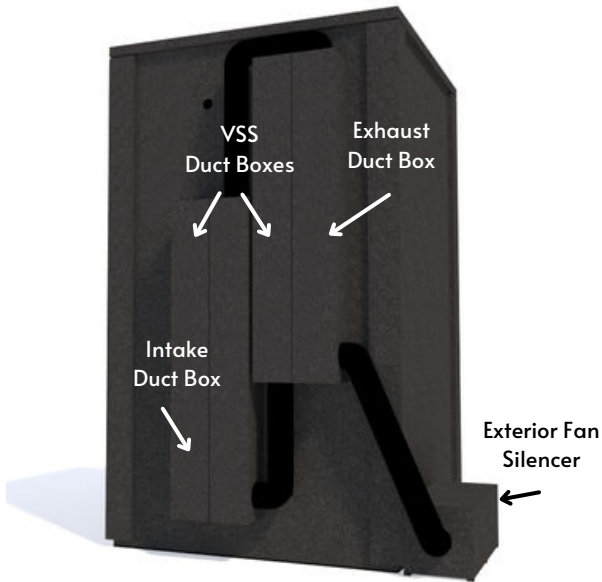

Voice Over Deluxe Package (4' x 4') | Double-Wall Isolation

Top-down represents typical configuration

All 46" Standard and 41.5" IEP wall components are interchangeable:

- 46" Standard & 41.5" IEP solid wall
- 46" Standard & 41.5" IEP wall w/window
- 46" Standard & 41.5" IEP wall w/vent.
- 46" Standard & 41.5" IEP wall with door

*The ventilation system will protrude 5.5" on the exterior. Please allow 6", as you don't want any WhisperRoom components touching your host room walls.

*The door swing is 30" and will swing outward from the WhisperRoom

Voice Over Deluxe Package (4' x 4') | Double-Wall Isolation

Basic Features (Included in base price)

Ventilation Systems (1)

16" x 30" Door Window

Cable Passages (2)

Acoustical Foam Sheets (3)

18" LED Lights (1)