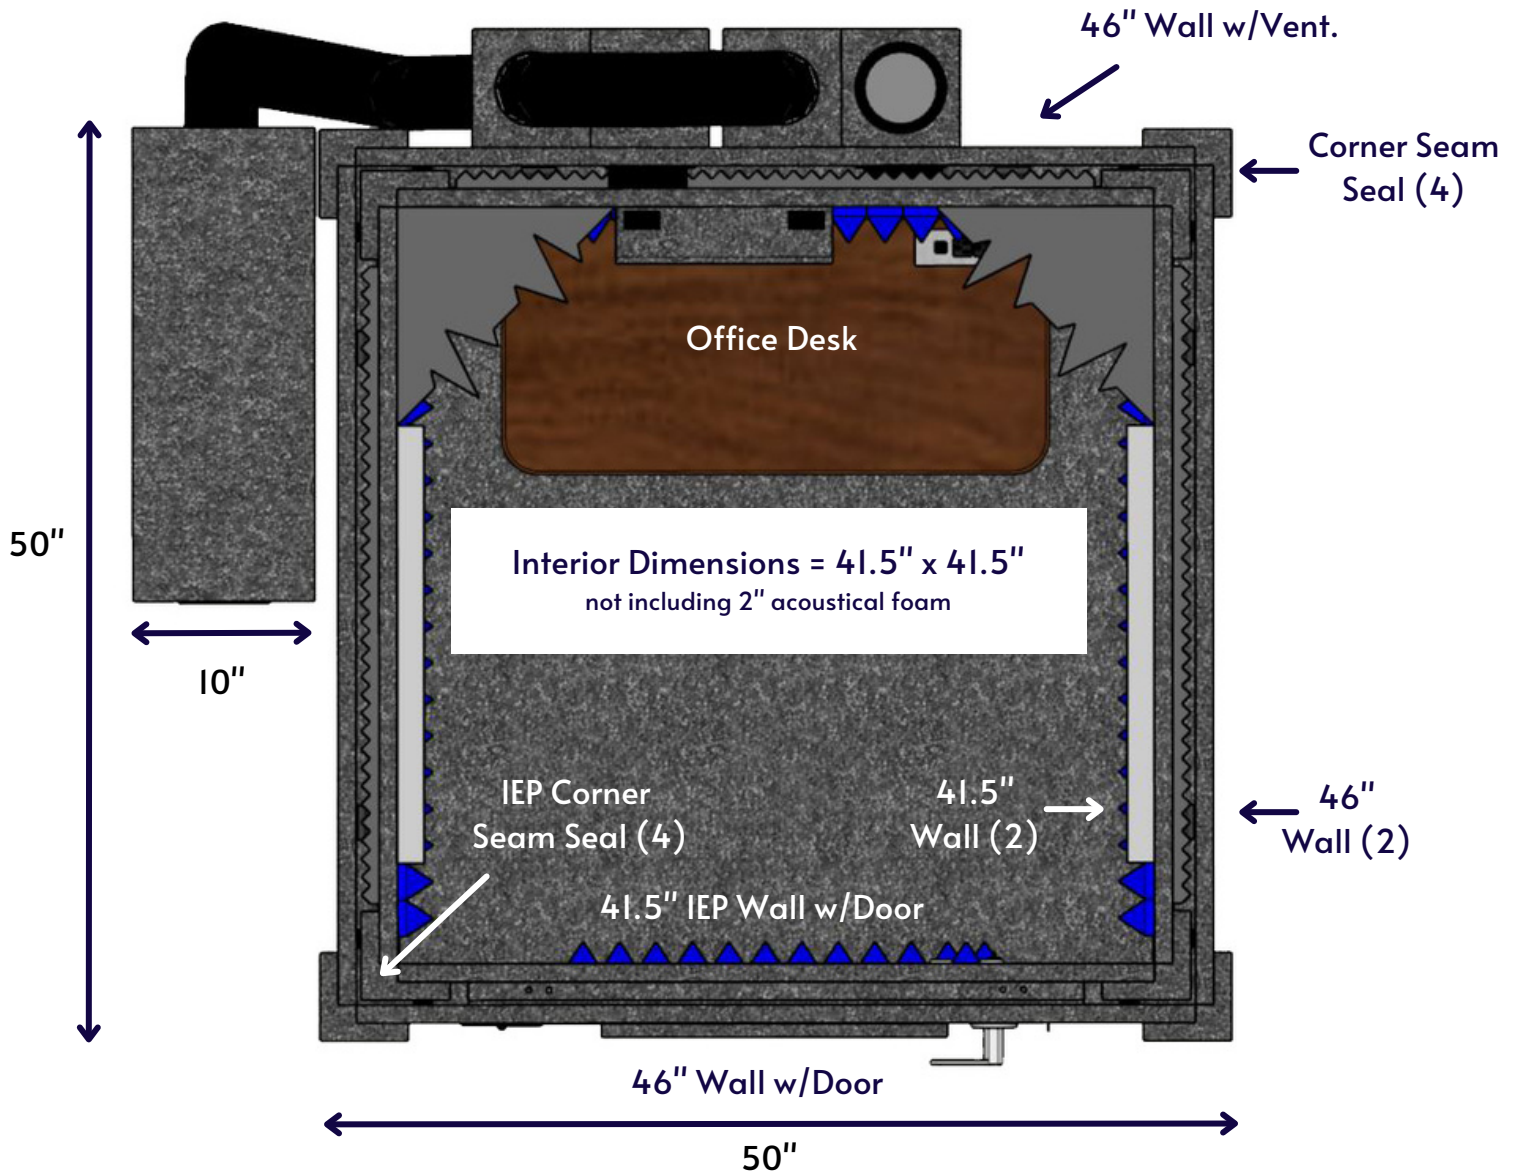

Interior Dimensions

| | | |
|--------------|---------|--------|
| Height: | 6' 8" | 203 cm |
| Dimension 1: | 3' 5.5" | 105 cm |
| Dimension 2: | 3' 5.5" | 105 cm |

Assembly Weight

| | | |
|---------|----------|--------|
| Weight: | 1170 lbs | 530 kg |
|---------|----------|--------|

Note: Interior Dimensions 1 & 2 do not include 2" (5.08 cm) thick acoustical foam that attaches and partially covers the interior walls.

Wall Construction

| | | | | |
|-------------------|--------|----------|------------------------|--------------------------------|
| Thickness: | 5 1/4" | 13.34 cm | Total Thickness | Weight: 6.5 lbs/sq. ft. |
| | 1" | 2.54 cm | MDF Barrier | 31.80 kg/sq. mtr. |
| | 1 1/4" | 3.18 cm | Air/Foam | |
| | 1" | 2.54 cm | MDF Barrier | |
| | 2" | 5.08 cm | Detachable Foam | |

Door Window Design

| | | | | |
|-------------------|--------|---------|------------------------|------------------------|
| Thickness: | 3/4" | 7.94 cm | Total Thickness | Size: 16" x 30" |
| | 1/4" | 6.35 mm | Laminated Safety Glass | 40.64 cm x 76.20 cm |
| | 1/4" | 6.35 mm | Air | |
| | 1/4" | 6.35 mm | Laminated Safety Glass | |
| | 1 5/8" | 4.13 cm | Laminated Safety Glass | |
| | 1/4" | 6.35 mm | Laminated Safety Glass | |
| | 1/4" | 6.35 mm | Air | |
| | 1/4" | 6.35 mm | Laminated Safety Glass | |

Voice Over Deluxe Package (4' x 4') | Double-Wall Isolation

Top-down represents typical configuration

All 46" Standard and 41.5" IEP wall components are interchangeable:

- 46" Standard & 41.5" IEP solid wall
- 46" Standard & 41.5" IEP wall w/window
- 46" Standard & 41.5" IEP wall w/vent.
- 46" Standard & 41.5" IEP wall with door