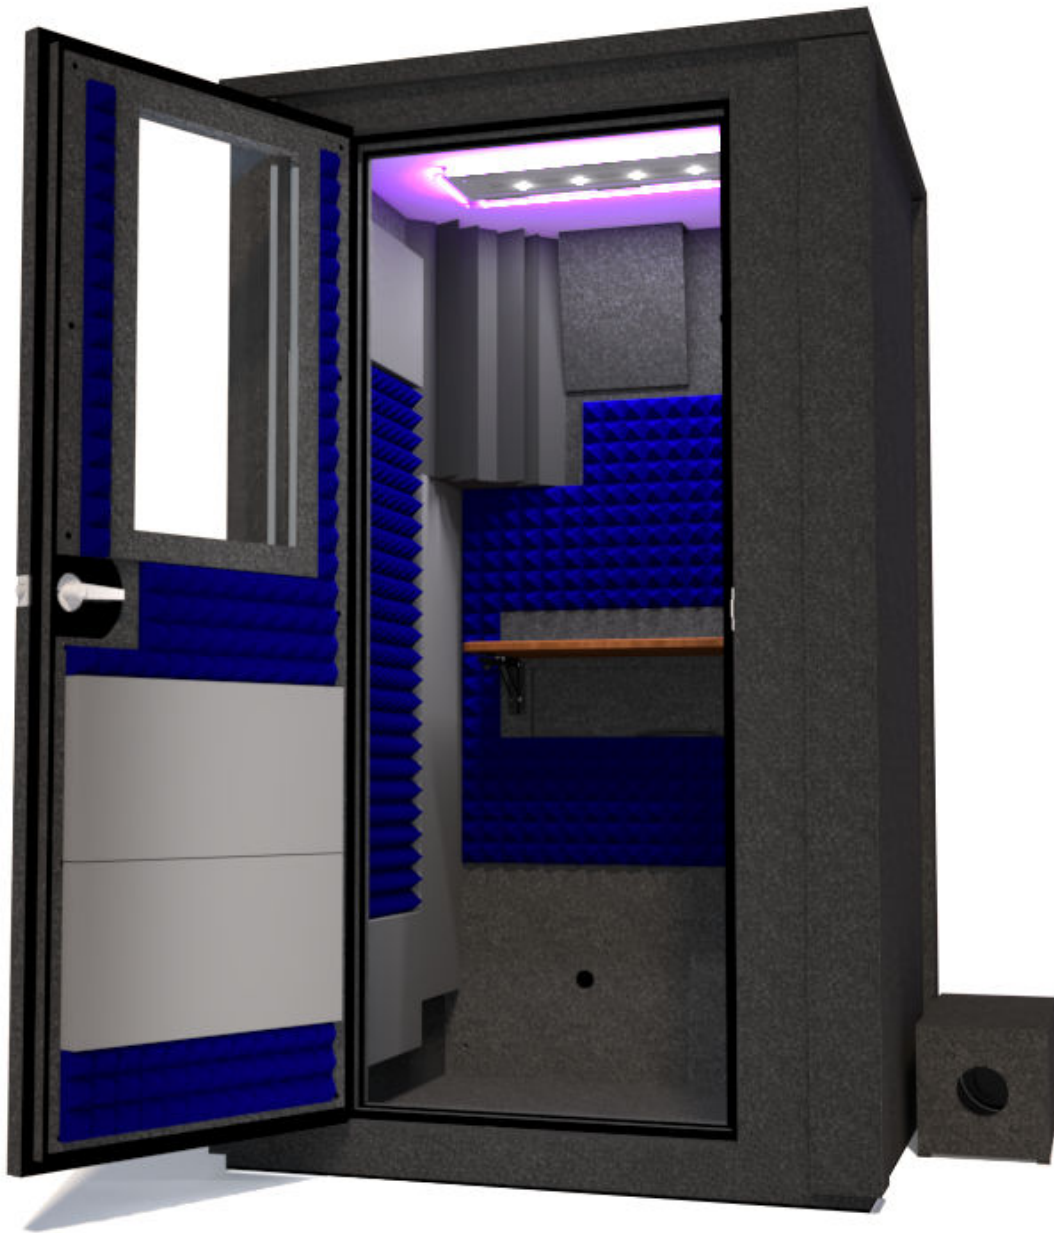

WhisperRoom INC.™
SOUND ISOLATION ENCLOSURES

Voice Over Deluxe Package

4' X 4' | Double-Wall Isolation

Voice Over Deluxe Package (4' x 4') | Double-Wall Isolation

Exterior Dimensions

| | | |
|--------------|-------|--------|
| Height: | 7' 1" | 216 cm |
| Dimension 1: | 4' 2" | 127 cm |
| Dimension 2: | 4' 2" | 127 cm |

Interior Dimensions

| | | |
|--------------|---------|--------|
| Height: | 6' 8" | 203 cm |
| Dimension 1: | 3' 5.5" | 105 cm |
| Dimension 2: | 3' 5.5" | 105 cm |

Assembly Weight

| | | |
|---------|----------|--------|
| Weight: | 1170 lbs | 530 kg |
|---------|----------|--------|

Voice Over Deluxe Package (4' x 4') | Double-Wall Isolation

Top-down represents typical configuration

All 46" Standard and 41.5" IEP wall components are interchangeable:

- 46" Standard & 41.5" IEP solid wall
- 46" Standard & 41.5" IEP wall w/window
- 46" Standard & 41.5" IEP wall w/vent.
- 46" Standard & 41.5" IEP wall with door