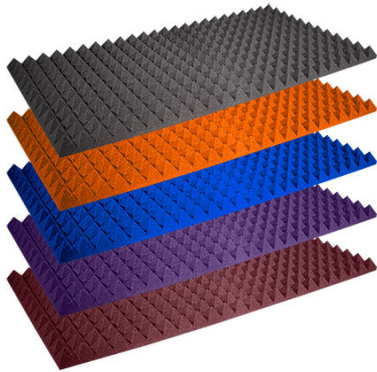

Acoustical Foam Sheets (4)