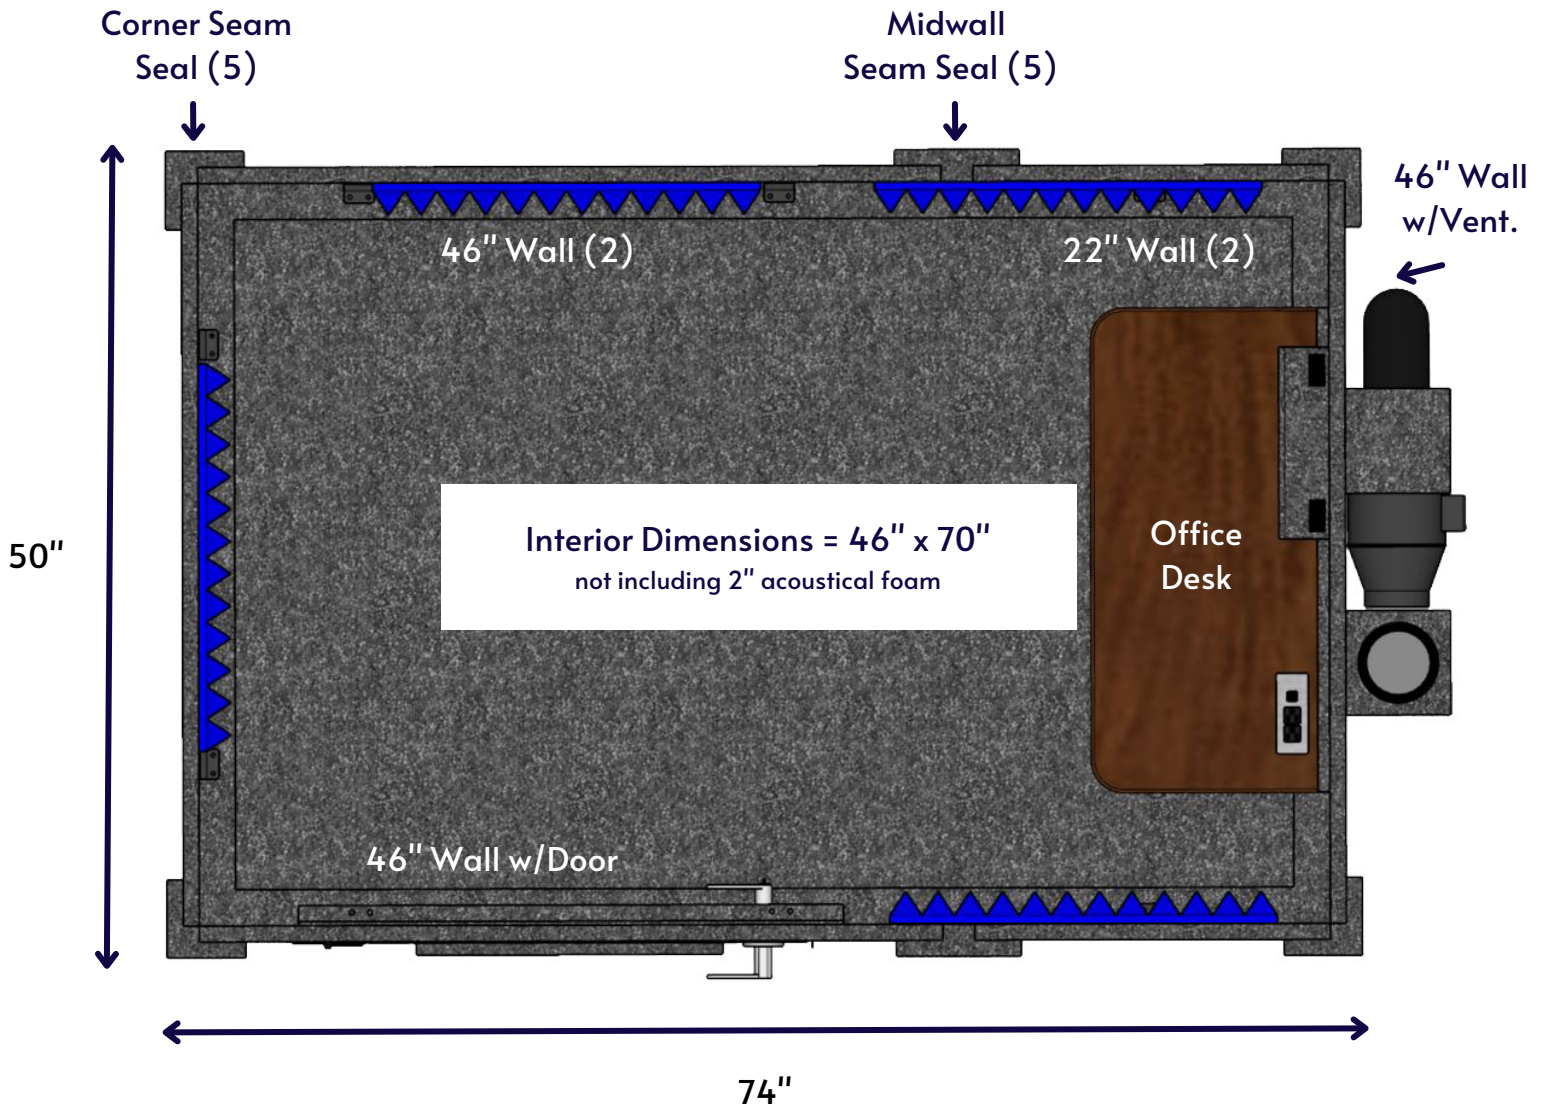

Interior Dimensions

Height:	6' 8"	203 cm
Dimension 1:	3' 10"	117 cm
Dimension 2:	5' 10"	178 cm

Assembly Weight

Weight:	880 lbs	399 kg
---------	---------	--------

Assembly Time

Approximately 2.5 hours

Note: Exterior Dimensions 1 & 2 do not include ventilation ducting which protrudes an additional 5 1/2" (13.97 cm) off of one or more exterior walls, depending on unit size and configuration chosen. Exterior height is increased by 5" (12.70 cm) if an optional Caster Plate is installed.

Note: Interior Dimensions 1 & 2 do not include 2" (5.08 cm) thick acoustical foam that attaches and partially covers the interior walls.

Wall Construction

Thickness:	3"	7.62 cm	Total Thickness	Weight:	3.2 lbs/sq. ft.
	1"	2.54 cm	MDF Barrier		15.66 kg/sq. mtr.
	2"	5.08 cm	Detachable Foam		

Door Window Design

Thickness:	3/4"	19.05 mm	Total Thickness	Size:	16" x 30"
	1/4"	6.35 mm	Laminated Safety Glass		40.64 cm x 76.20 cm
	1/4"	6.35 mm	Air		
	1/4"	6.35 mm	Laminated Safety Glass		

Work From Home Booth (4' x 6') | Single-Wall Isolation

Top-down represents typical configuration

All 46" wall components are interchangeable:

- 46" Standard solid wall
- 46" Standard wall with window
- 46" Standard wall with ventilation
- 46" Standard wall with door