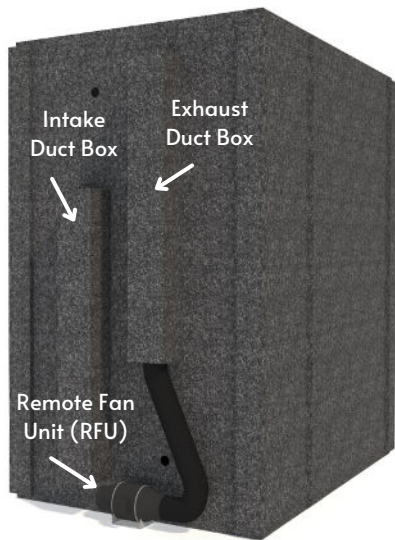

Work From Home Booth (4' x 6') | Single-Wall Isolation

Basic Features (Included in base price)

Ventilation Systems (1)