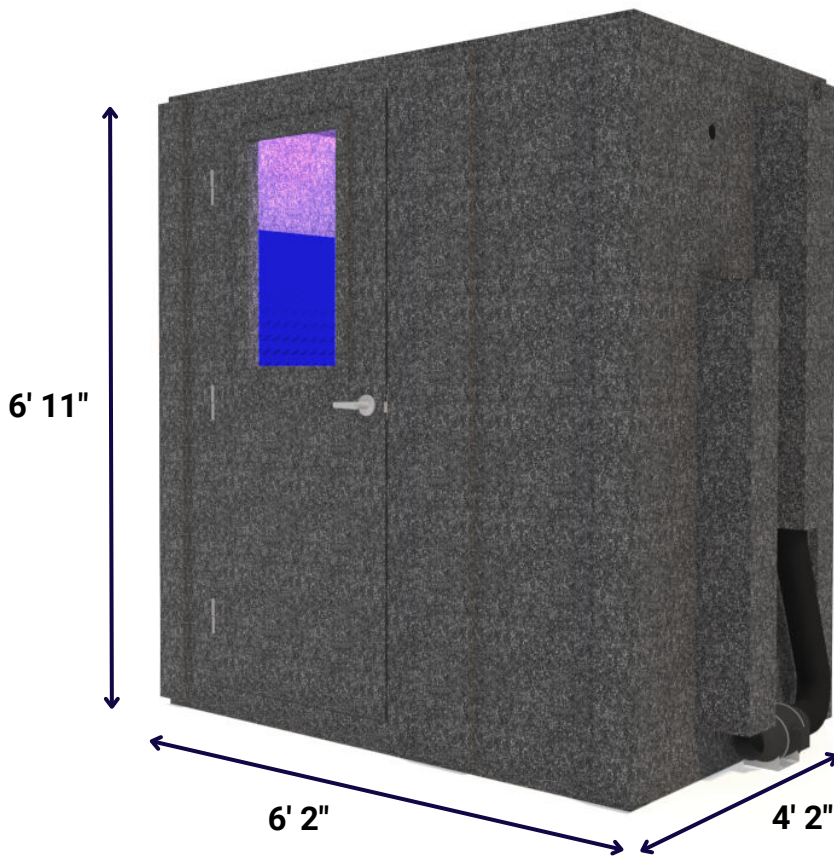

WhisperRoom INC.™
SOUND ISOLATION ENCLOSURES

Work From Home Booth

4' X 6' | Single-Wall Isolation

Work From Home Booth (4' x 6') | Single-Wall Isolation

Exterior Dimensions

Height:	6' 11"	211 cm
Dimension 1:	4' 2"	127 cm
Dimension 2:	6' 2"	188 cm

Interior Dimensions

Height:	6' 8"	203 cm
Dimension 1:	3' 10"	117 cm
Dimension 2:	5' 10"	178 cm

Assembly Weight

Weight:	880 lbs	399 kg
---------	---------	--------

Assembly Time

Approximately 2.5 hours

Note: Exterior Dimensions 1 & 2 do not include ventilation ducting which protrudes an additional 5 1/2" (13.97 cm) off of one or more exterior walls, depending on unit size and configuration chosen. Exterior height is increased by 5" (12.70 cm) if an optional Caster Plate is installed.

Note: Interior Dimensions 1 & 2 do not include 2" (5.08 cm) thick acoustical foam that attaches and partially covers the interior walls.

Wall Construction

Thickness:	3"	7.62 cm	Total Thickness	Weight:	3.2 lbs/sq. ft.
	1"	2.54 cm	MDF Barrier		15.66 kg/sq. mtr.
	2"	5.08 cm	Detachable Foam		

Door Window Design

Thickness:	3/4"	19.05 mm	Total Thickness	Size:	16" x 30"
	1/4"	6.35 mm	Laminated Safety Glass		40.64 cm x 76.20 cm
	1/4"	6.35 mm	Air		
	1/4"	6.35 mm	Laminated Safety Glass		

Work From Home Booth (4' x 6') | Single-Wall Isolation